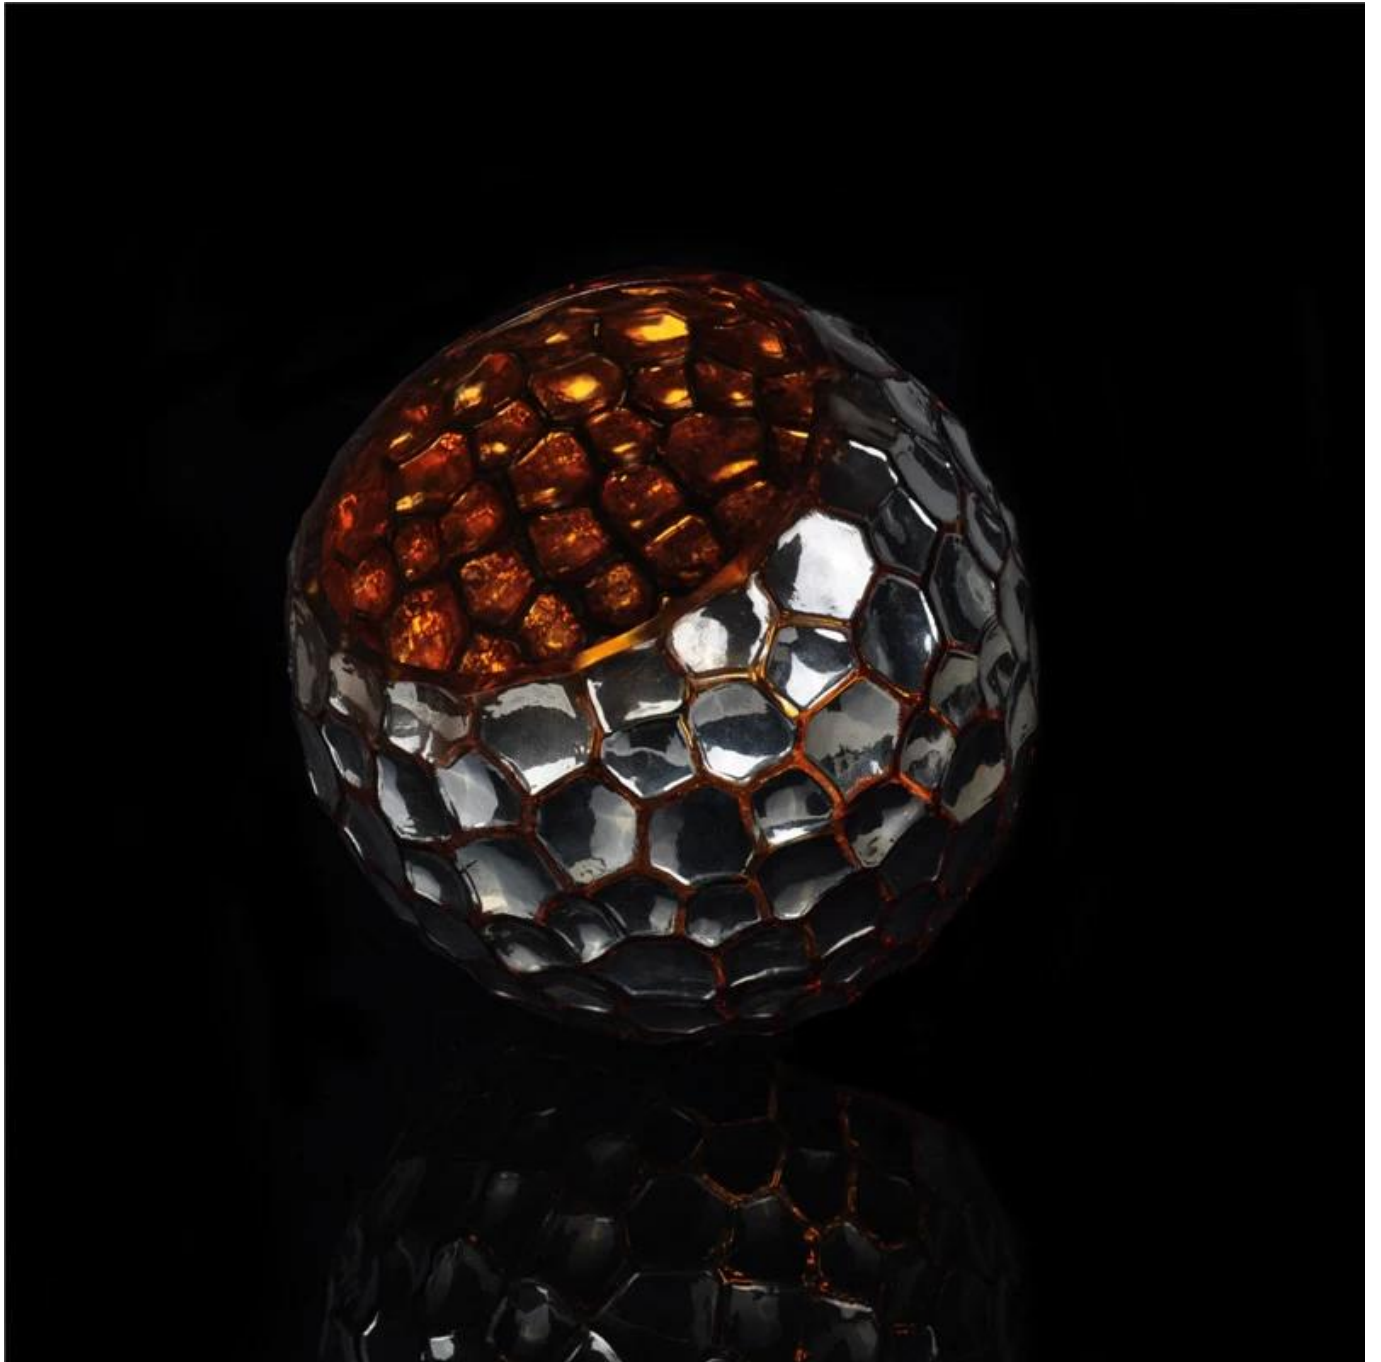

Mosaic votive cylinder glass candle holder

Product Details

| | | |
|---|------------------|---|
|  | Item No | SGXH15113010 |
| | Size | 115*69*114mm max dia:150mm |
| | Capacity | 1119ml |
| | Material | High white glass |
| | Lid color | Electroplating, any customized is available |
| | Sample | 7days |
| | Terms of payment | 30% deposit by T/T in advance and the balance after showing copy of L/C |
| | Certification | Food Safe, Dish washer test, FDA, LFGB |
| | For your choice | 1, Any logo printing on glass body 2, Any color painted, frosted, electroplating, logo laser for the finish 3, Special packing like shrink wrap, color gift box, white box etc 4, Any shape, size meet your need |

More Product Pictures

Similar Products Link

[Hight hurricane glass candle holder with color painted](#)

[stem glass candle holder](#)

[goblet candle holder](#)

Office & Sample Room

Factory Show

The features of month blown glass