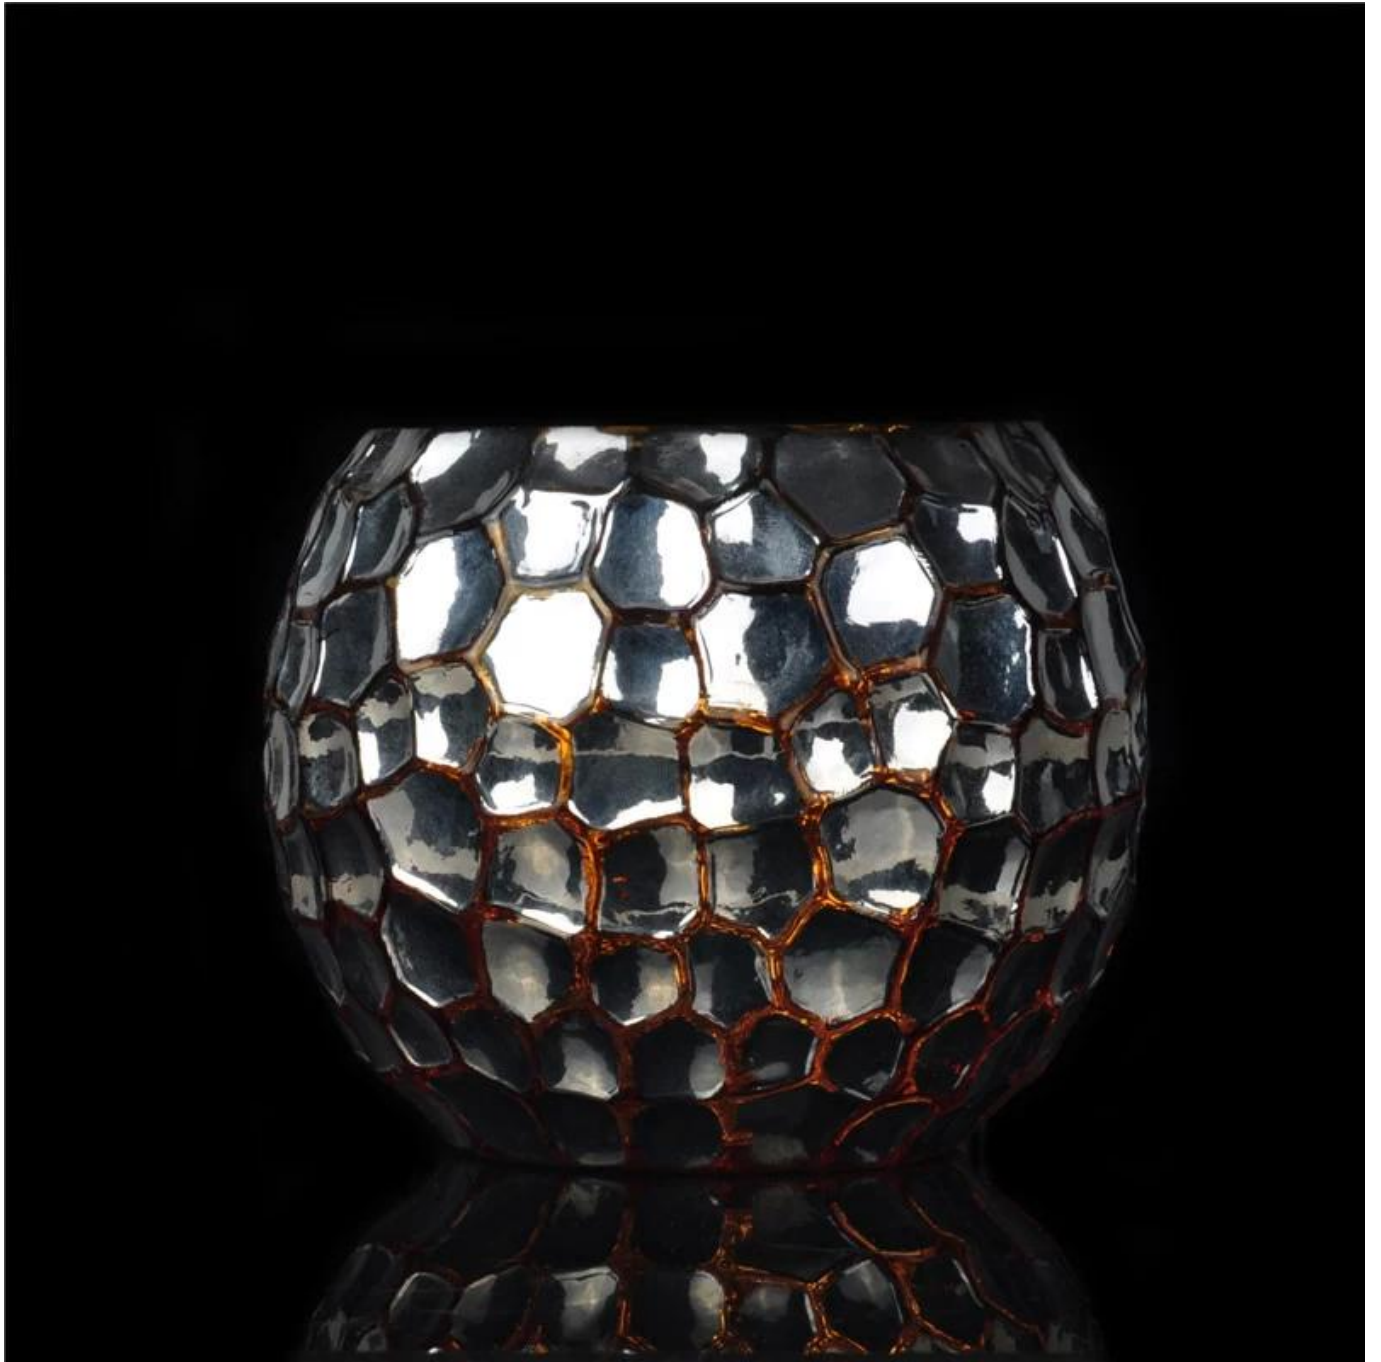

Mosaic votive cylinder glass candle holder

Product Details

| | | |
|---|------------------|---|
|  | Item No | SGXH15113010 |
| | Size | 115*69*114mm max dia:150mm |
| | Capacity | 1119ml |
| | Material | High white glass |
| | Lid color | Electroplating, any customized is available |
| | Sample | 7days |
| | Terms of payment | 30% deposit by T/T in advance and the balance after showing copy of L/C |
| | Certification | Food Safe, Dish washer test, FDA, LFGB |
| | For your choice | 1, Any logo printing on glass body 2, Any color painted, frosted, electroplating, logo laser for the finish 3, Special packing like shrink wrap, color gift box, white box etc 4, Any shape, size meet your need |

More Product Pictures

Similar Products Link

[Hight hurricane glass candle holder with color painted](#)

[stem glass candle holder](#)

[goblet candle holder](#)

Office & Sample Room

Factory Show

The features of month blown glass