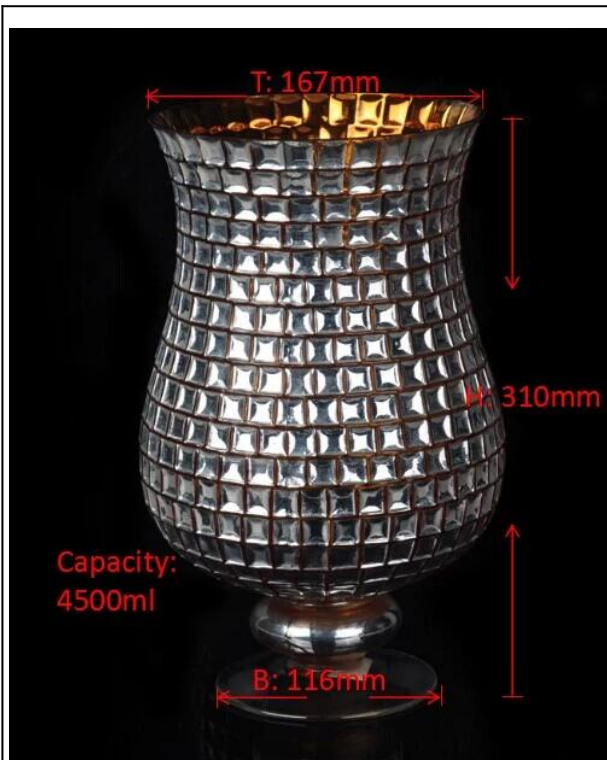

Mosaic glass candle holder votive glass tealight holder

Product Details

Item Name	Mosaic glass candle holder votive glass tealight holder
Item number.	SGXH15113009
Size	T: 167mm * B: 116mm H:310mm
Weight	1200g
Sample time	1.5 days to exist in the shape and size of the products 2:15 days if you need new shape and size of products
Packing	Security packaging normal 24pcs / 36pcs / 48pcs per carton etc. export with egg divider
MOQ	10,000pcs
Delivery time	Within 35 days after order confirmed
Payment terms	30% deposit by T / T in advance, the balance after showing the copy of B / L
Product Feature	1.High quality and competitive prices 2.Meet FDA, SGS, LFGB test etc. 3.Eco-friendly 4.Widely applies to wedding, party, house, bar etc. 5.Machine made