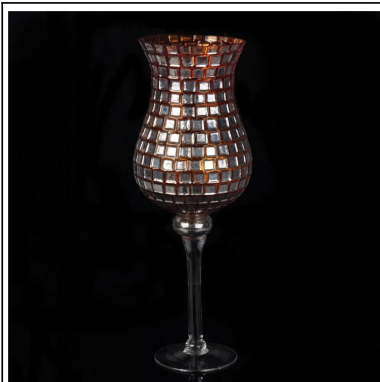

Similar Products Link