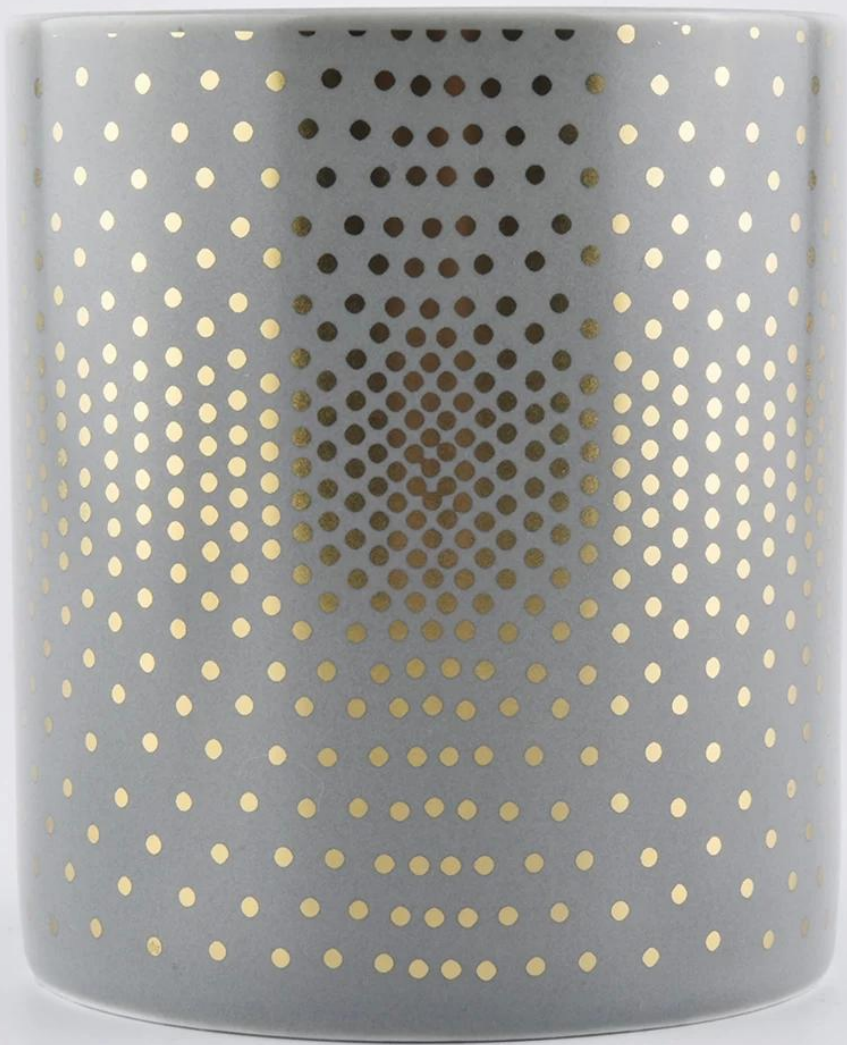

Matte Gray Ceramic Candle Vessels With Custom Pattern

Superior Products Quality

Sunny demolished 80,000pcs candle holders without visible blemish

80% Candle Jars Exclusive Supplier

including Nest Fragrance, Candle Lite, UGG etc popular brands

Contact us: sales8@sunnyglassware.com for more details

Product Details

product name	Matte Gray Ceramic Candle Vessels With Custom Pattern
Article	SGXYT19120910

Cut it	Top dia: 88mm Bottom dia: 88mm Height: 101mm Weight: 381g Capacity: 422ml
Capacity	candle holders of different sizes etc. It's available
Sampling time	1.5 days if the shape and size of the products exist 2.15 days if you need a new shape and size of the products
package	Regular security packing 24 pieces / 36 pieces / 48 pieces and so on for export carton with egg divider
MOQ	3000pcs
Delivery time	Within 55 days of order confirmation
Payment terms	30% deposit by T / T in advance, the balance after showing the copy of B / L
Product characteristics	<ol style="list-style-type: none"> 1. High quality and competitive prices 2. ASTM test 3. Ecological 4. It is widely aimed at weddings, parties, home, bars etc. 5. ceramic container with transmutation decoration