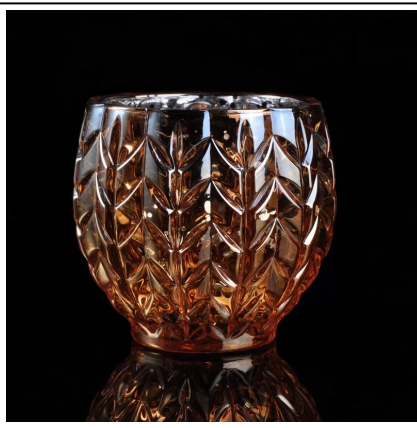

[Similar Products Link](#)