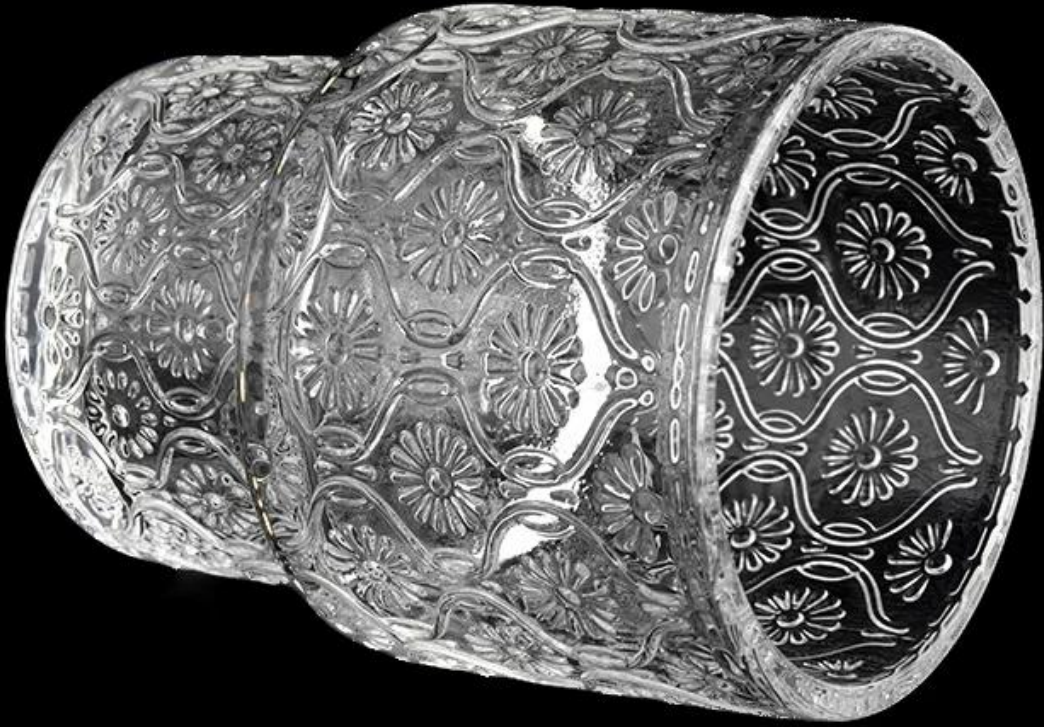

# Luxury newly 200ml flower shape glass candle vessel with ladder bottom

Sunny Glasswares not only places OEM / ODM orders, but also helps many brands to start with product concepts.

## Why choose Sunny.

product name	Luxury newly 200ml flower shape glass candle vessel with ladder bottom
Sample time	1. 5 days if there is glass shape and size 2. 15 days, if you need new shapes and sizes glass

Measure	Item:SGYH22022301 Top dia: 68mm Bottom dia: 55mm Height: 91mm Weight: 220g Capacity: 204ml
Packing	Normal packing,Individual gift box, PVC box, window box, color box, white box, etc
Delivery time	Within 35 days after the sample and order confirmed
Payment term	30% deposit by T/T in advance and the balance against the copy of B/L
Shipment	By sea,by air,by Express and your shipping agent is acceptable
Usage Occasion	Home decor,Wedding Decoration,Wedding Favors,Decoration enhancement