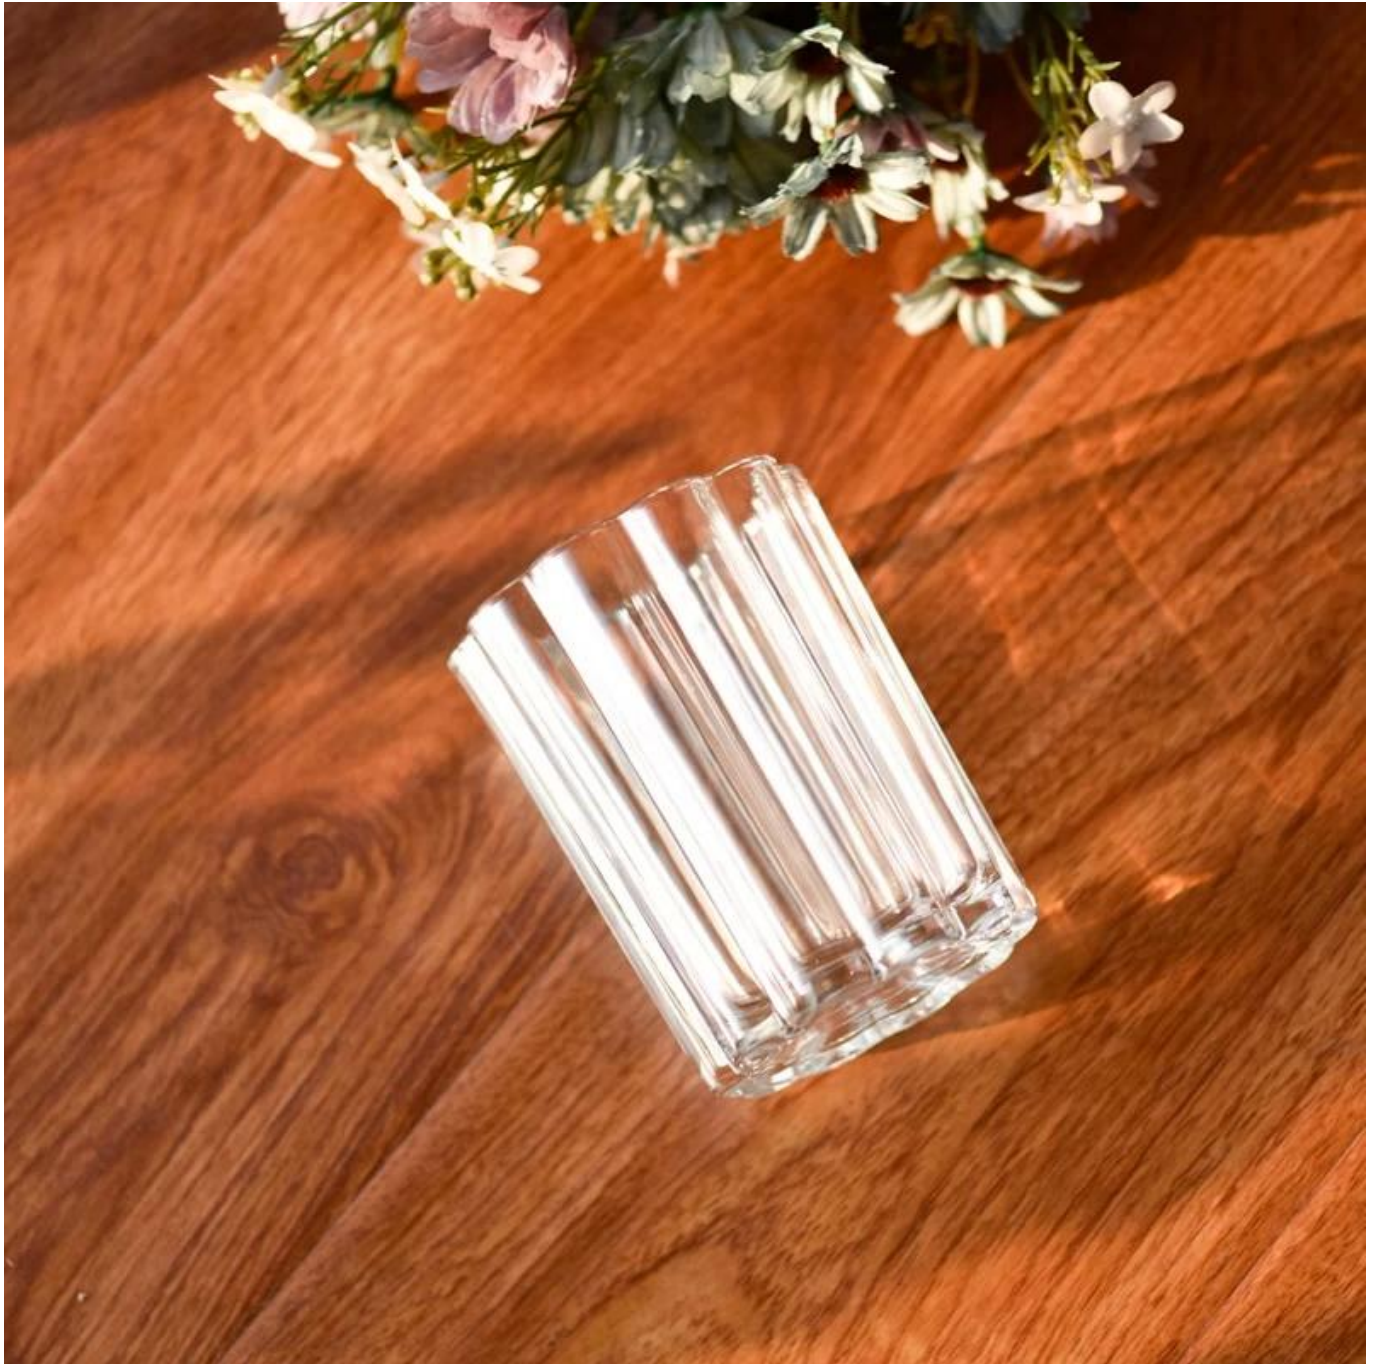

Wide range of application