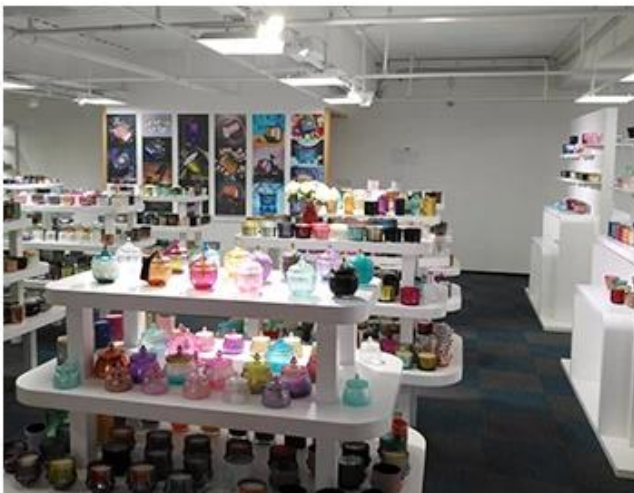

Packing & Shipping

Different From The Peer

Own professional shipping company(Shenzhen Sunny Worldwide logistics)

20+ years freight history and WCA members.

Sample room display

Meiyang Glass provides more than just **Shenzhen sample room has 5000 pieces** A wide range of options. He won a big card [Customer Reviews](#). Welcome to the Shenzhen office! The image is as follows **Just part of our design candle holders** Welcome to the Shenzhen office to find your favorite, it will bring you a lot of surprises, because it is

difficult to find such another supplier in China.

SAMPLE ROOM

There are more than 5000 products in
sample room of Sunny Glassware
for your reference. No second Co. in China!

Factory Show

Below are pictures of major online transactions. For more factory information, please see: [Factory tour](#)