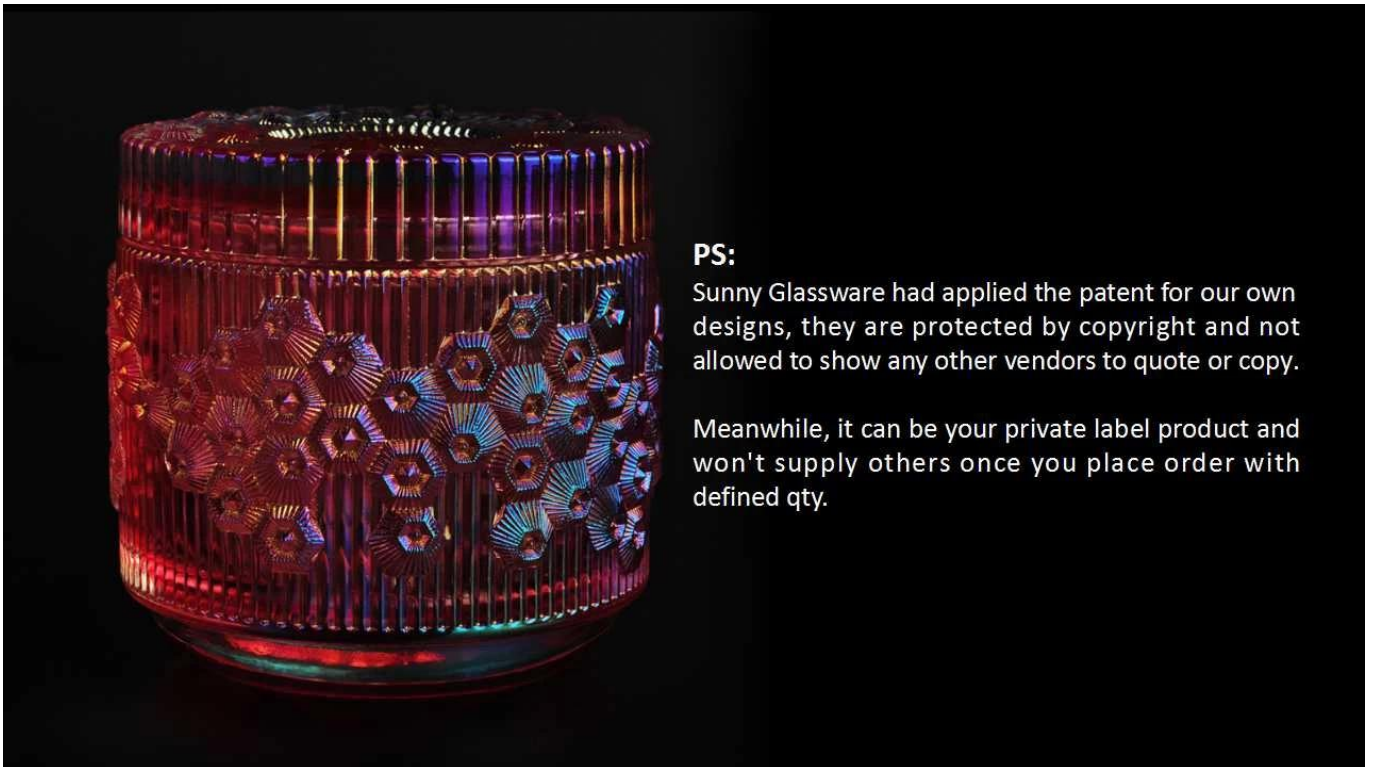

Top dia: 95mm
Bottom dia: 192mm
Height: 82mm
Weight: 497g
Capacity: 513ml

Custom designs and different sizes available

With our strong support, our customers are growing rapidly, from small labs to industry leaders.