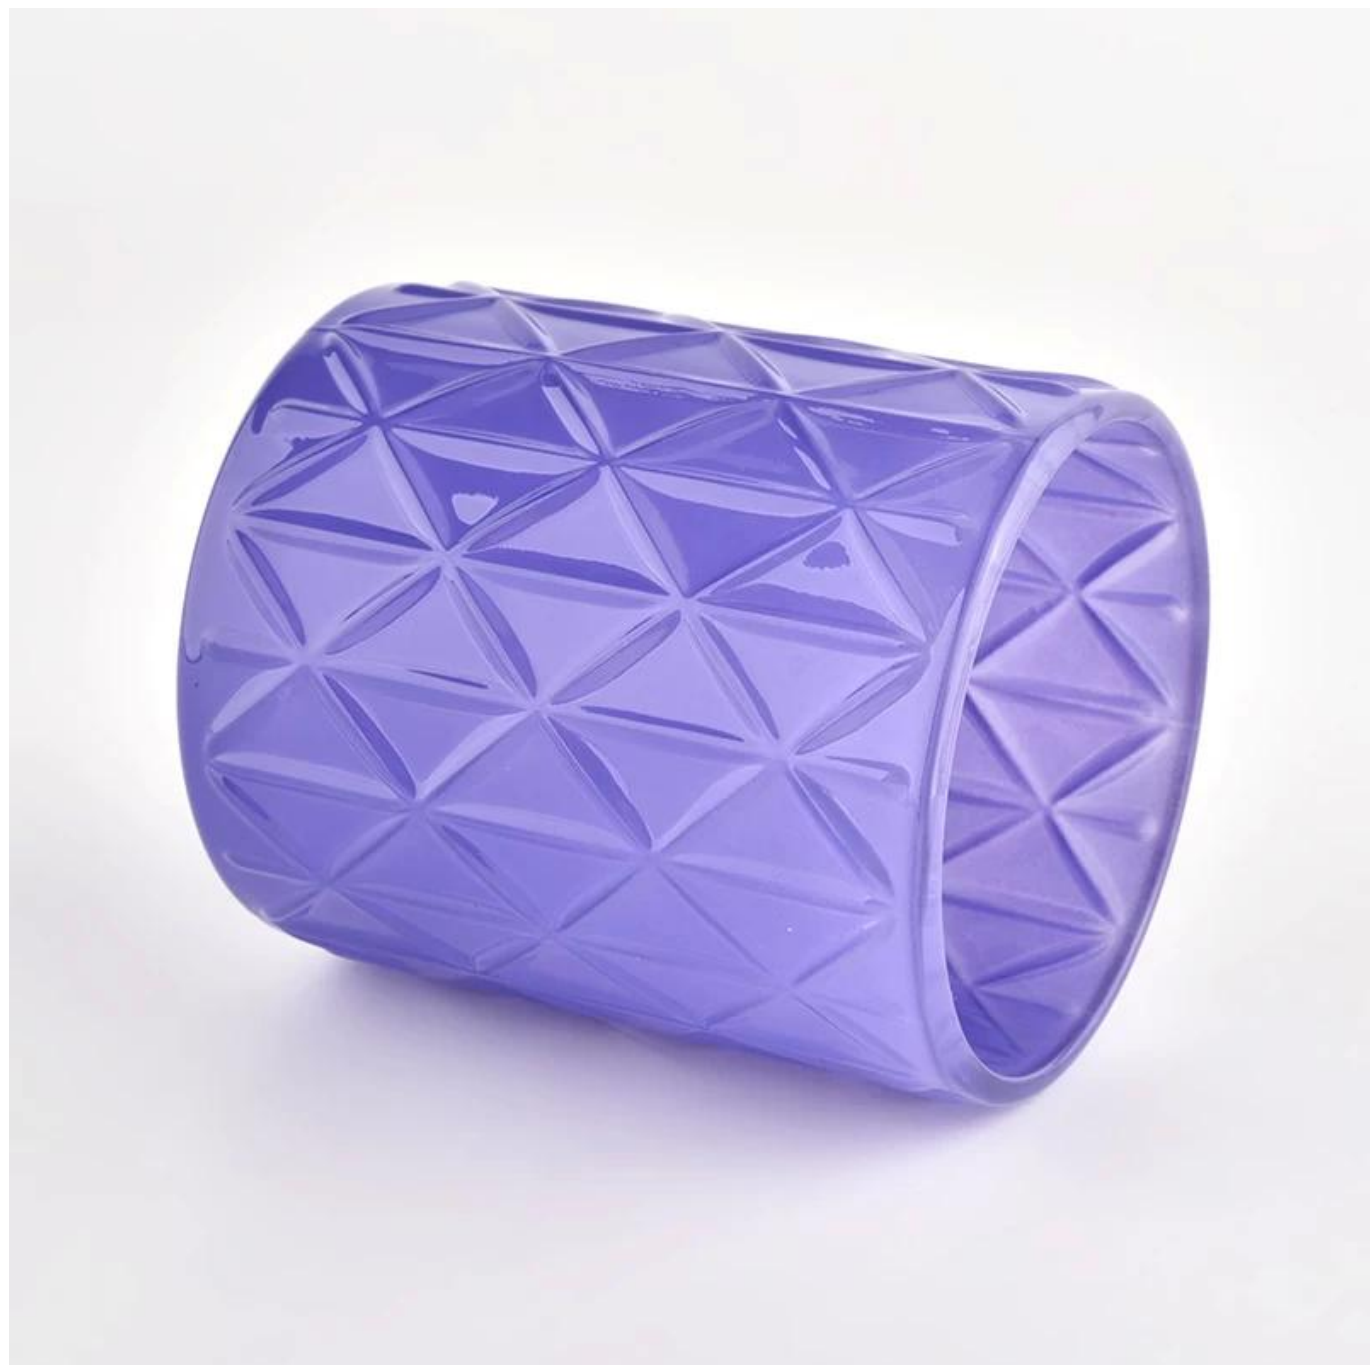

Luxury 14oz emboss pattern purple glass candle holder wholesale

Sunny Glasswares not only places OEM / ODM orders, but also helps many brands to start with product concepts.

Why choose Sunny.

product name	Luxury 14oz emboss pattern purple glass candle holder wholesale
Sample time	1. 5 days if there is glass shape and size 2. 15 days, if you need new shapes and sizes glass

Measure	Item:SGCX21122402 Top dia: 84mm Bottom dia: 84mm Height:100mm Weight: 387g Capacity: 400ml
Packing	Normal packing,Individual gift box, PVC box, window box, color box, white box, etc
Delivery time	Within 35 days after the sample and order confirmed
Payment term	30% deposit by T/T in advance and the balance against the copy of B/L
Shipment	By sea,by air,by Express and your shipping agent is acceptable
Usage Occasion	Home decor,Wedding Decoration,Wedding Favors,Decoration enhancement