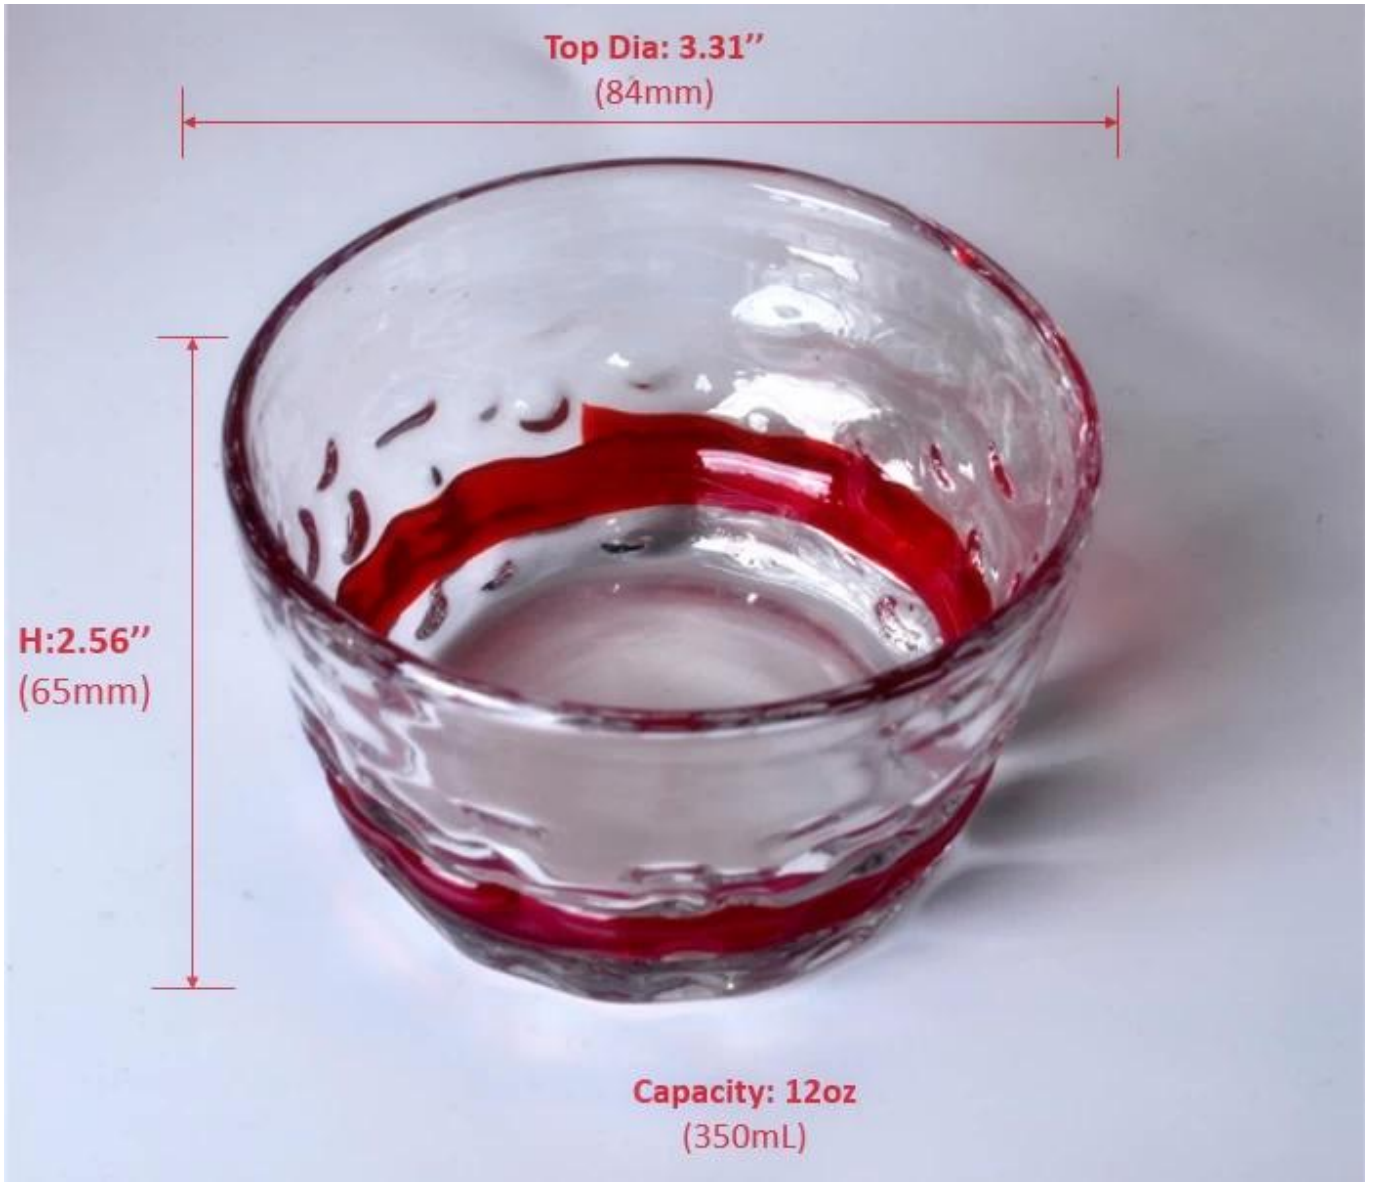

Mobile +86-(0)159-8860-8578

WhatsApp +86-(0)159-8860-8578

More Product Pictures

Multi-use Glass Bowl

- 1
Salad
- 2
Nut
- 3
Dessert
- 4
Soup
- 5
Spices

Top Dia: 3.31"
(84mm)

H:2.56"
(65mm)

Capacity: 12oz
(350mL)