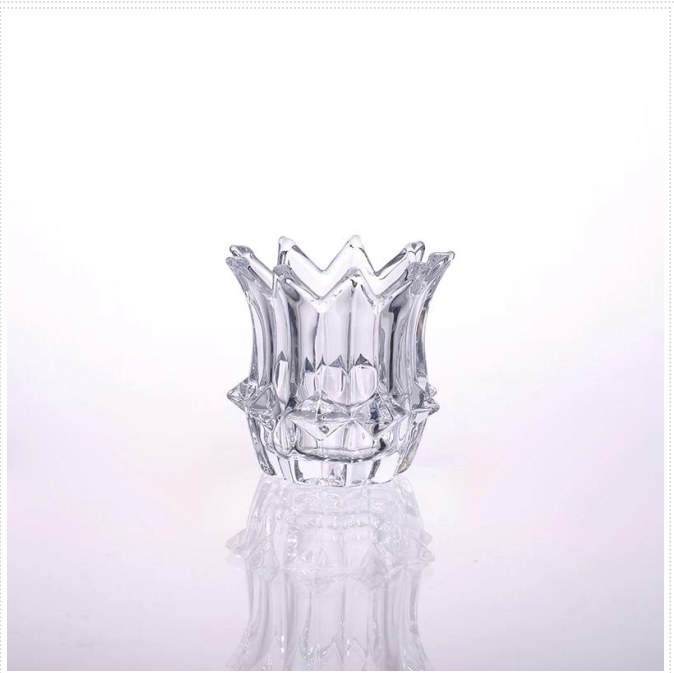

Product detail:

Item No.	SG14122210
Material	High white glass
Color	Clear
Craft	machine pressed
Samples time	1. 5 days if at exit shaped and size of glass 2. 15 days if need new shape or size of glass
Packing	Normal packing,144 pcs into export carton,carton with cardboard divider
Product Capacity	500,000~1,000,000 pcs per month
Delivery time	Within 35 days after the sample and order confirmed
Payment terms	30% deposit by T/T in advance and the balance against the copy of B/L
Shipment	By sea,by air,by Express and your shipping agent is acceptable
Product Features	1. Machine pressed 2. Suitable for used in pub, hotel, restaurants, home,etc 3. Professional Q/C for quality control 4. Competitive price and quality 5. Meet FDA test ,CA 65 test and food grade
For your choices	1. Any logo printing on the glass body 2.Any color painted,frost,electroplate, pattern laser carver for the finish 3. Special package like shrink wrap, color gift box, white gift box etc 4. Open new mould for the glass, wood, plastic or metal as you like 5. Different size and shapes meet your needs

Product show:

T:98mm

H:34mm

B:43mm

Related products:

Glass candle holder with butterfly logo

special glass candle holder cup

A banner with a green background featuring blurred leaves. On the left is the Sunny logo, which consists of a stylized green 'S' above the word 'SUNNY' in a grey, sans-serif font. To the right of the logo, the word 'Package:' is written in a large, blue, outlined font.