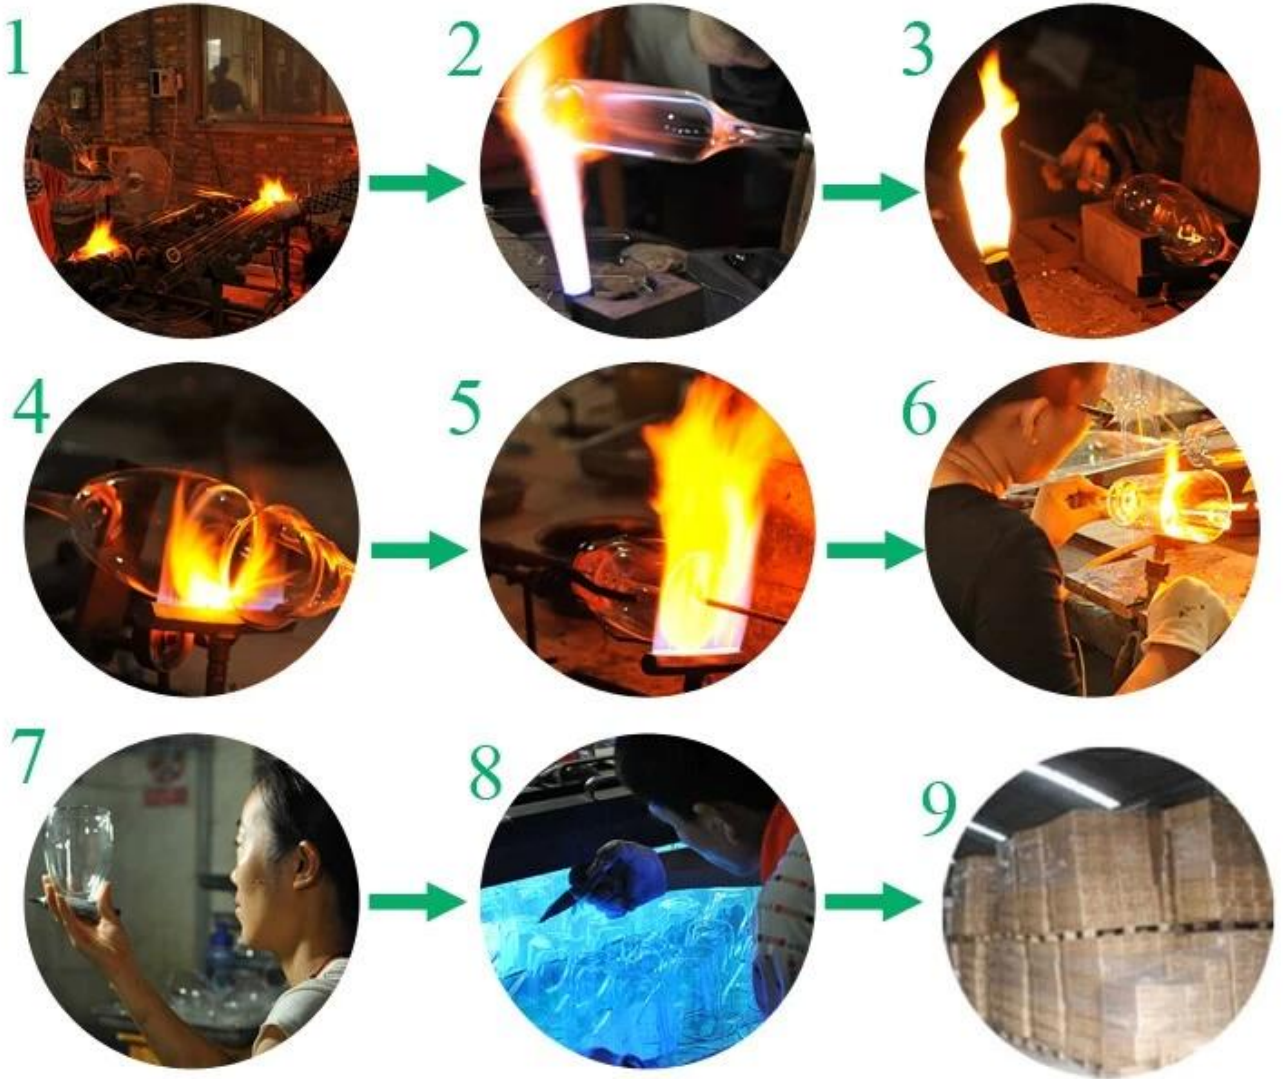

Borosilicate glass

Similar Products Link