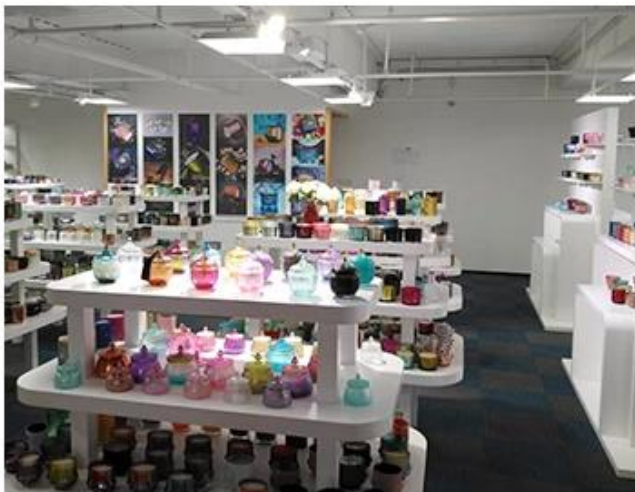

Wooden case

Office & Sample Room

We purchased an 1,800 square meter international office in Shenzhen.

Example of room visualization

Meiyang Glass offers much more **The Shenzhen sample room has 5000 pieces** A wide range of options. He won a big card [Customer reviews](#). Welcome to the Shenzhen office! The image is as follows **Only part of our designer candle holders** Welcome to the Shenzhen office to find your favorite, it will bring you many surprises, because it is difficult to find another supplier in China.

SAMPLE ROOM

There are more than 5000 products in
sample room of Sunny Glassware
for your reference. No second Co. in China!

Factory Show

Below are photos of the main online transactions. For more information on the factory, see: [Factory tour](#)