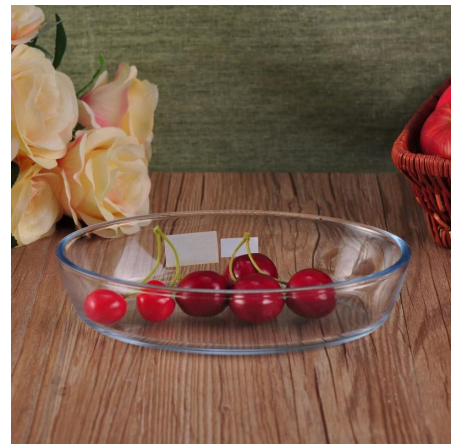

Everything is going on, but don't give up trying.

More Product Pictures

Different designs of food containers for your choice.

Similar Products Link

Office & Sample Room

[Shenzhen Sunny Glassware Co.,Ltd](#) was established in 1992. We have been in this industry area for more than 20 years, as a professional manufacturer, we specialized in designing glassware, manufacturing glassware as well as exporting. Our products lines range from handmade to machine made. We already produced abundant products such as [glass tumbler](#), [borosilicate glass](#), [shot glass](#), [vase](#), [bowl](#), [candle holder](#), [stemware](#), [ashtray](#), [tabkeware](#), [driking glass](#), etc. all the daily use glassware, in total there are more than 4,000 different styles. We have an excellent design team for innovative product