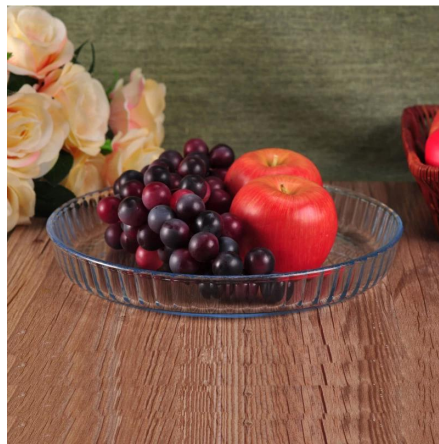

Everything is going on, but don't give up trying.

More Product Pictures

Different designs of food containers for your choice.

Similar Products Link

Office & Sample Room

[Shenzhen Sunny Glassware Co.,Ltd](#) was established in 1992. We have been in this industry area for more than 20 years, as a professional manufacturer, we specialized in designing glassware, manufacturing glassware as well as exporting. Our products lines range from handmade to machine made. We already produced abundant products such as [glass tumbler](#), [borosilicate glass](#), [shot glass](#), [vase](#), [bowl](#), [candle holder](#), [stemware](#), [ashtray](#), [tabkeware](#), [driking glass](#), etc. all the daily use glassware, in total there are more than 4,000 different styles. We have an excellent design team for innovative product