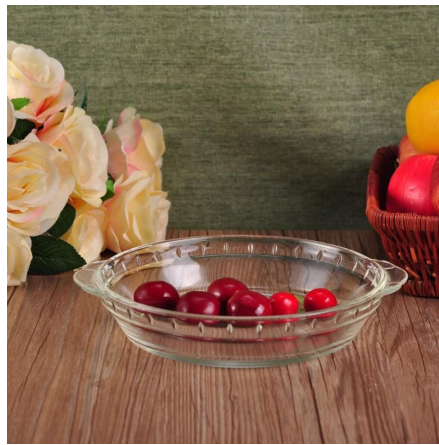

Everything is going on, but don't give up trying.

More Product Pictures

Different designs of food containers for your choice.

Similar Products Link

Office & Sample Room

[Shenzhen Sunny Glassware Co.,Ltd](#) was established in 1992. We have been in this industry area for more than 20 years, as a professional manufacturer, we specialized in designing glassware, manufacturing glassware as well as exporting. Our products lines range from handmade to machine made. We already produced abundant products such as [glass tumbler](#), [borosilicate glass](#), [shot glass](#), [vase](#), [bowl](#), [candle holder](#), [stemware](#), [ashtray](#), [tabkeware](#), [driking glass](#), etc. all the daily use glassware, in total there are more than 4,000 different styles. We have an excellent design team for innovative product