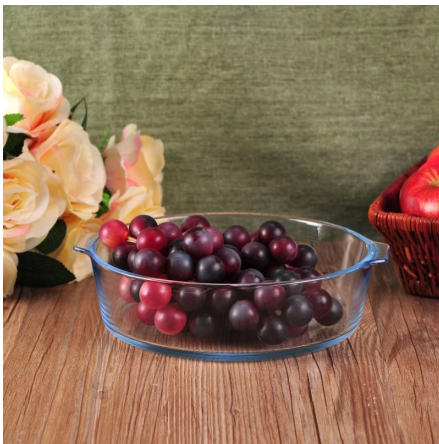

Everything is going on, but don't give up trying.

More Product Pictures

Different designs of food containers for your choice.

Similar Products Link

Office & Sample Room

[Shenzhen Sunny Glassware Co.,Ltd](#) was established in 1992. We have been in this industry area for more than 20 years, as a professional manufacturer, we specialized in designing glassware, manufacturing glassware as well as exporting. Our products lines range from handmade to machine made. We already produced abundant products such as [glass tumbler](#), [borosilicate glass](#), [shot glass](#), [vase](#), [bowl](#), [candle holder](#), [stemware](#), [ashtray](#), [tabkeware](#), [driking glass](#), etc. all the daily use glassware, in total there are more than 4,000 different styles. We have an excellent design team for innovative product