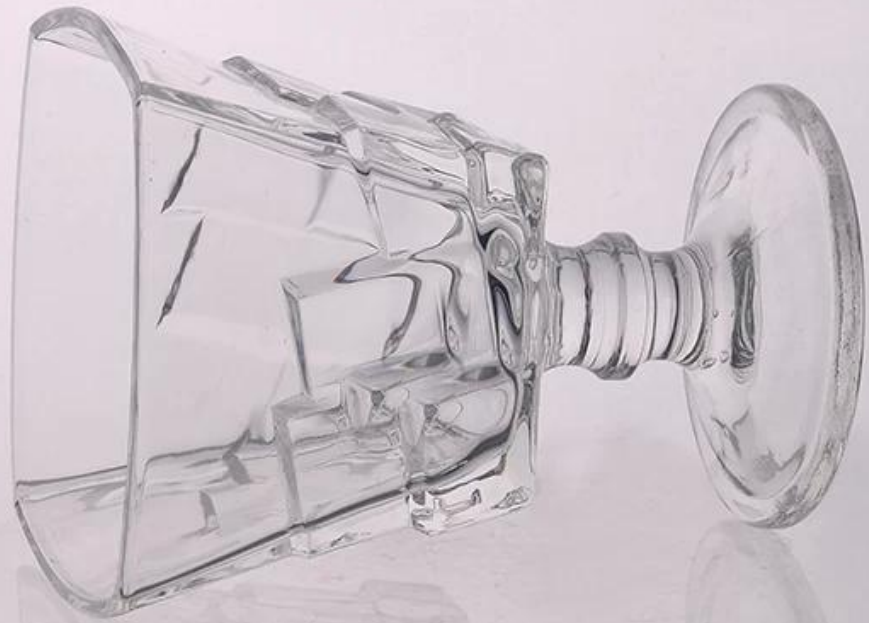

## Homely new products square shape long-stem glass candle holder

### Product Details

Product ID	SGJD15041614
Material	High white material glass
Crafts	Machine press glass candle jar
Proofing time	1. Existing products, sample time 5 days 2. The need to re-mold, sample time 15 days
Package	General packaging, 48 / Carton
Capacity	500,000 to 1,000,000 / month
Delivery Time	35 days after sample and order confirmation
Payment Terms	T / T 30% down payment, pay the balance due to see a copy of the bill of lading
Transport	Maritime transport, air transport, international express delivery; guests designated freight forwarding
Product Features	1. Machine made <a href="#">candle holders</a> 2. Can be used in hotels, home, bar, etc 3. Environmental material 4. FDA test, CA65 test
For you to choose	1. satisfy your different design and size 2. Any color of paint, frosting, electroplating, laser engraving can be done 3. provide special packaging such as shrink film, color gift box, white gift box 4. We have a dedicated quality control team to control product quality 5. We have professional production bases and warehouses to ensure delivery

### More Product Pictures

T:107mm

H:130mm

B:83mm

Similar Products Link

Office & Sample Room

Factory Show