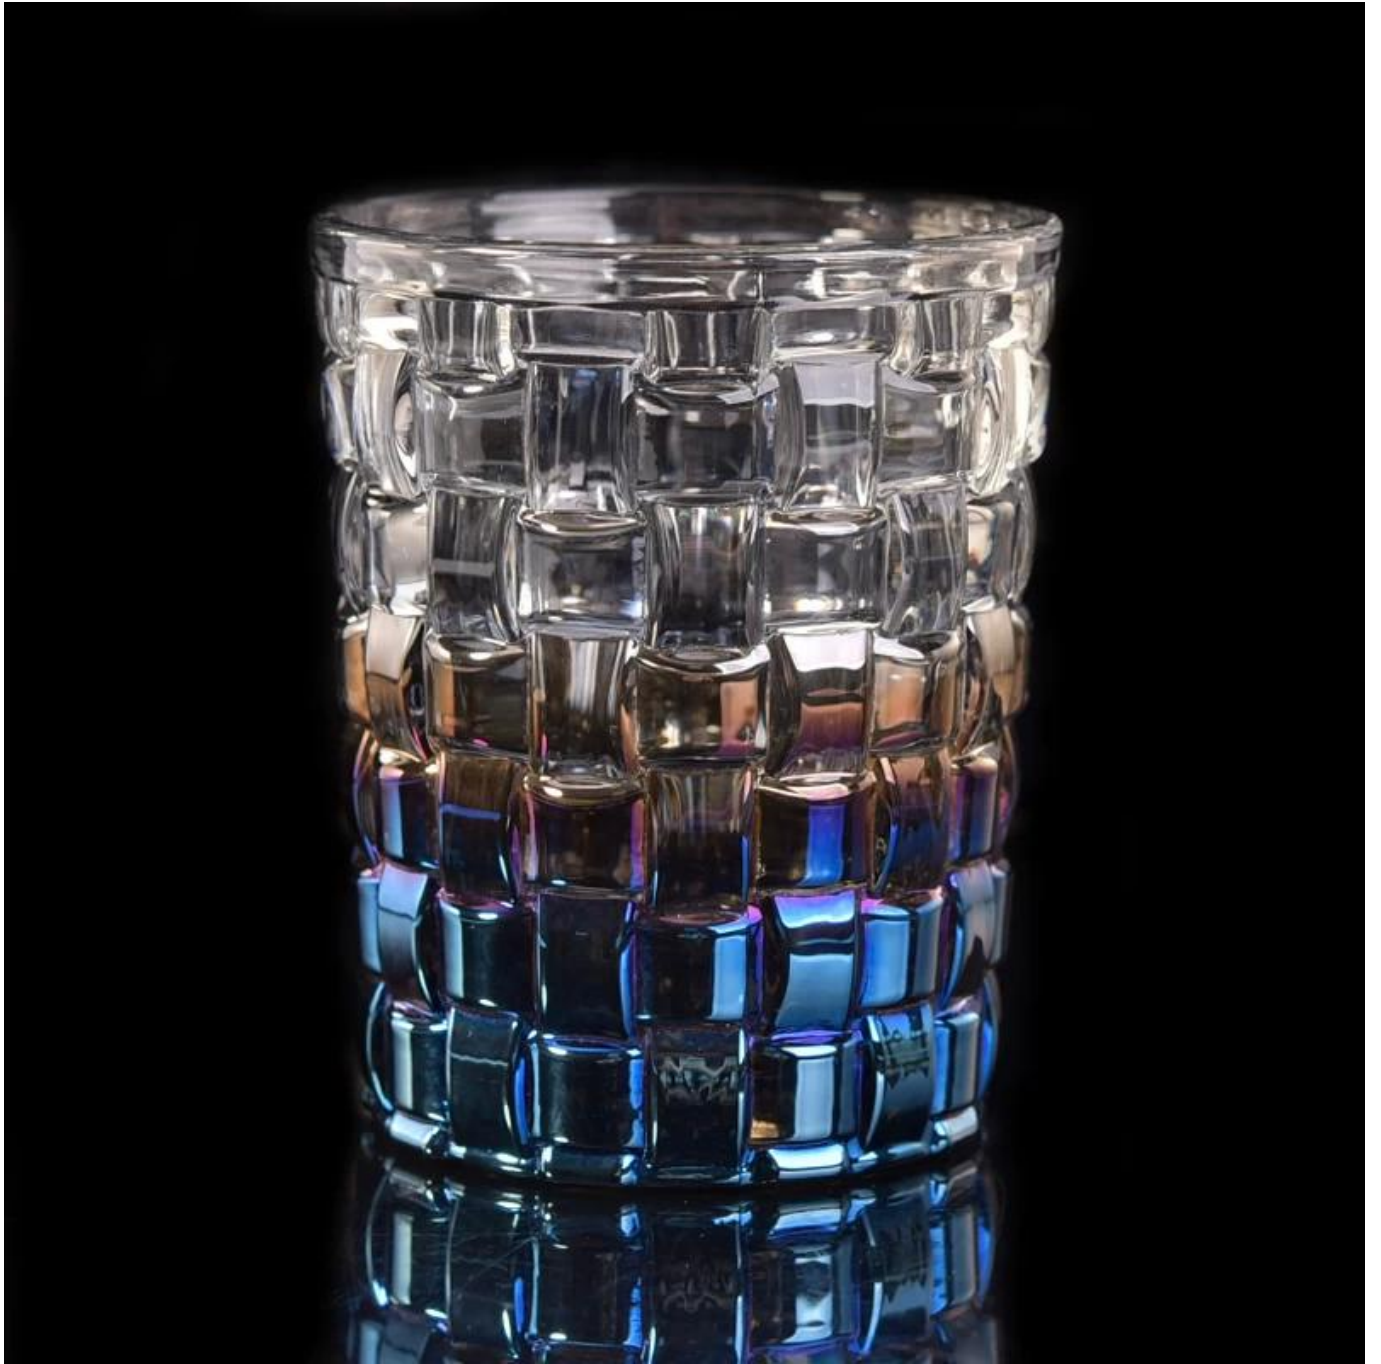

# Home decoration gradient color plating glass candle holder

## Product Details

Item Name	<a href="#">Home decoration gradient color plating glass candle holder</a>
Item No.	SGLYP17042214
Size	Top dia:75mm Bottom dia:68mm Height:100mm Weight:328g Capacity:267ml
Brand name	Sunny Glassware
Sample time	1. 5 days to exist in the shape and size of the products 2. 15 days if you need new shape and size of products
Packing	Security packaging normal 24pcs / 36pcs / 48pcs per carton etc. export with egg divider
Moq	10,000pcs
Delivery time	Within 35 days after order confirmed
Payment terms	30% deposit by T / T in advance, the balance after showing the copy of B / L
Product Feature	1.High quality and competitive prices 2.Meet FDA, SGS, LFGB test etc. 3.Eco-friendly 4.Widely applies to wedding, party, house, bar etc. 5.Machine made

## More Product Pictures

[Similar Products Link](#)

[Cylinder tealight candle holder](#)

[Round small tealight holder](#)

[Flower shape cylinder jade amber color decorative glass candle jar candle holder](#)