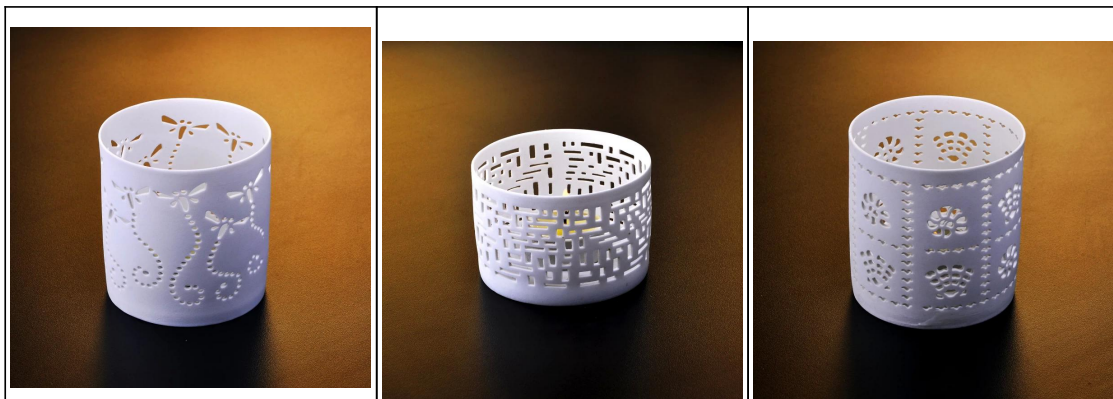

[Similar Products Link](#)