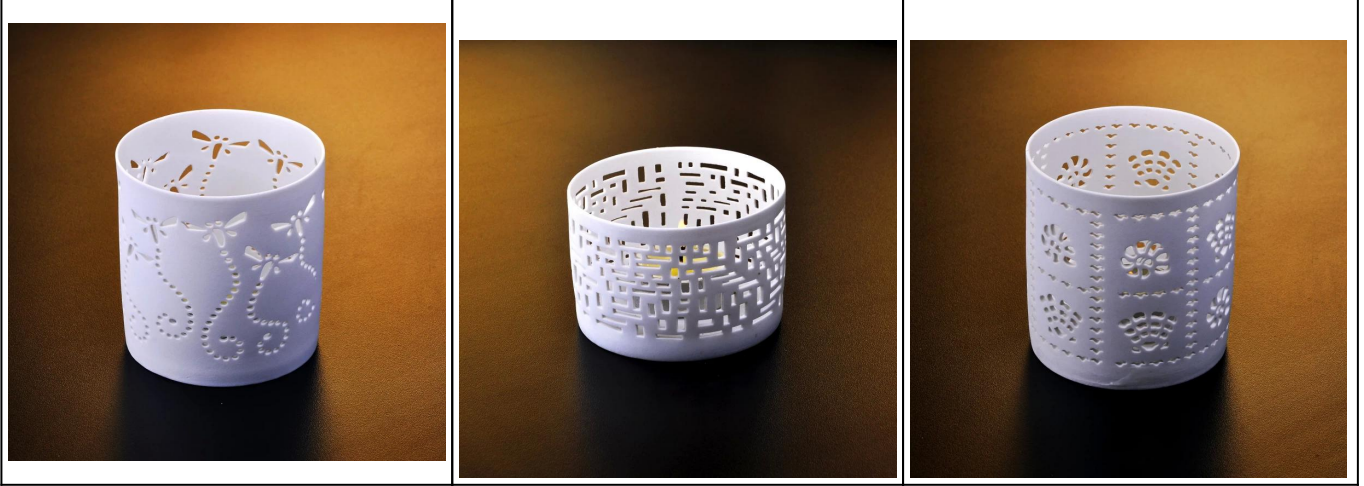

Hollow out candlestick

Product Details

	Item name	Hollow out candlestick
	Item No.	SGJH001
	Size	T:82mm*B:78mm*H:55mm
	Brand	Sunny Glassware
	Sample time	1.5 days if at exist shape and size of products 2.15 days if need new shape and size of products
	Packing	Normal safety packing 24pcs/36pcs/48pcs etc. per export carton with egg divider
	MOQ	5000pcs
	Delivery time	Within 35 days after order confirmed
	Payment terms	30% deposit by T/T in advance, the balance after showing the copy of B/L
	Product feature	1.High quality and competitve prices 2.Meet FDA, SGS,LFGB etc. test 3.Eco-friendly 4.Widely apply to Wedding, party, home, bar etc. 5.Machine made

More Product Pictures

[Similar Products Link](#)

Office & Sample Room

Factory Show

Spray colour

For more information, please visit our website: www.okcandle.com