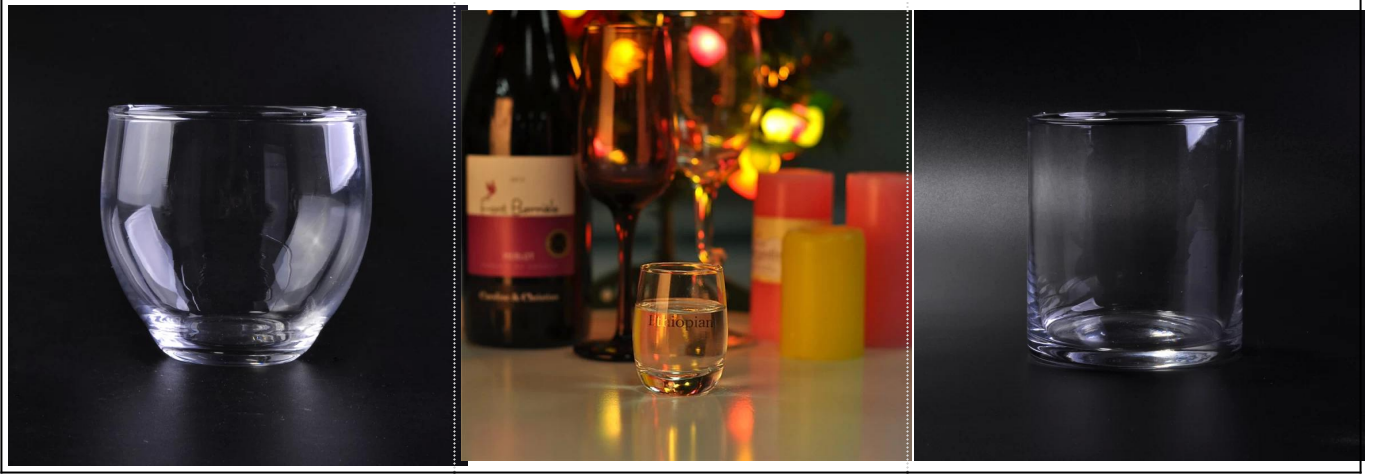

Office & Sample Room