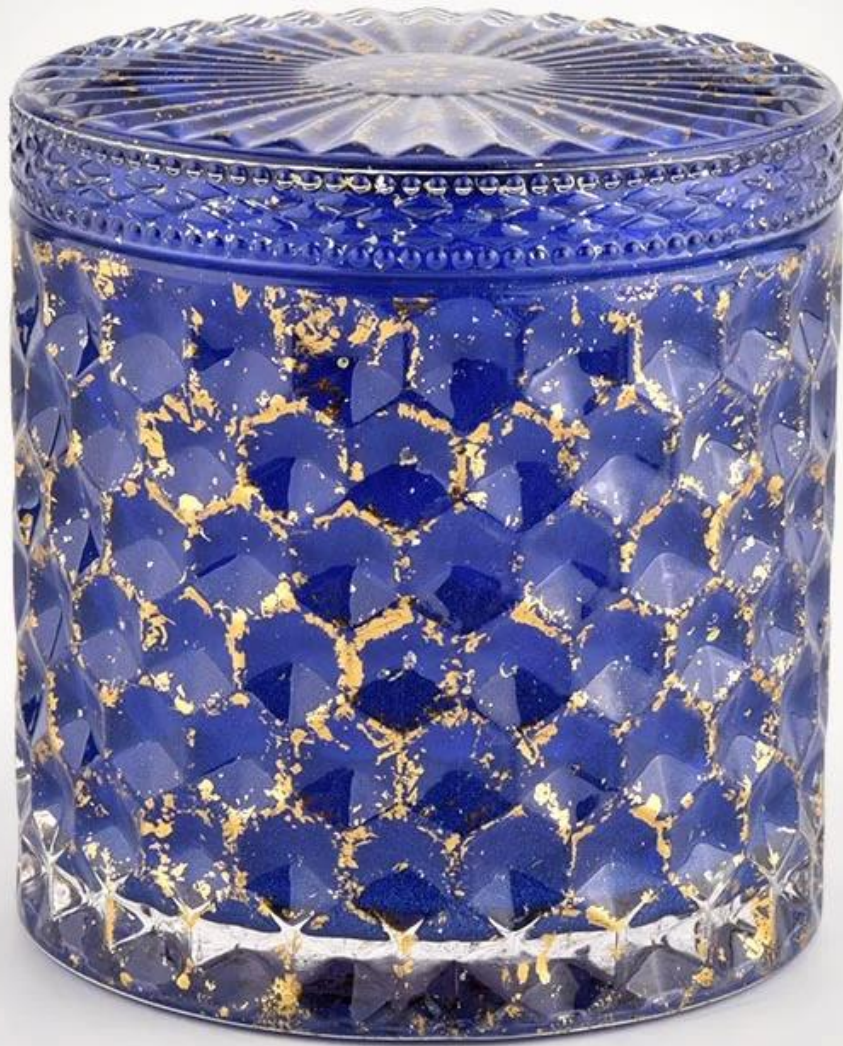

High quality blue home decoration candlestick storage candle glass jar with lid

## product description

Product name	High quality blue home decoration candlestick storage candle glass jar with lid
sample time	1. 5 days if there is glass shape and size 2. 15 days if you need new shapes and sizes glass
Measure	Item No.:SGHL21112601 Top dia.: 99mm Bottom dia.: 99mm Height: 90mm Capacity: 440ml Weight: 525g
Packaging	Normal packaging, individual gift box, PVC box, window box, color box, white box, etc.
delivery time	Confirmed within 35 days of the rehearsal and order
payment expression	30% deposit by T/T in advance and the remaining amount against the copy of B/L
Broadcast	At sea, air, according to Express and your shipping representative is acceptable
Usage event	Residential culture, wedding decoration, wedding lectures, decorative improvement,