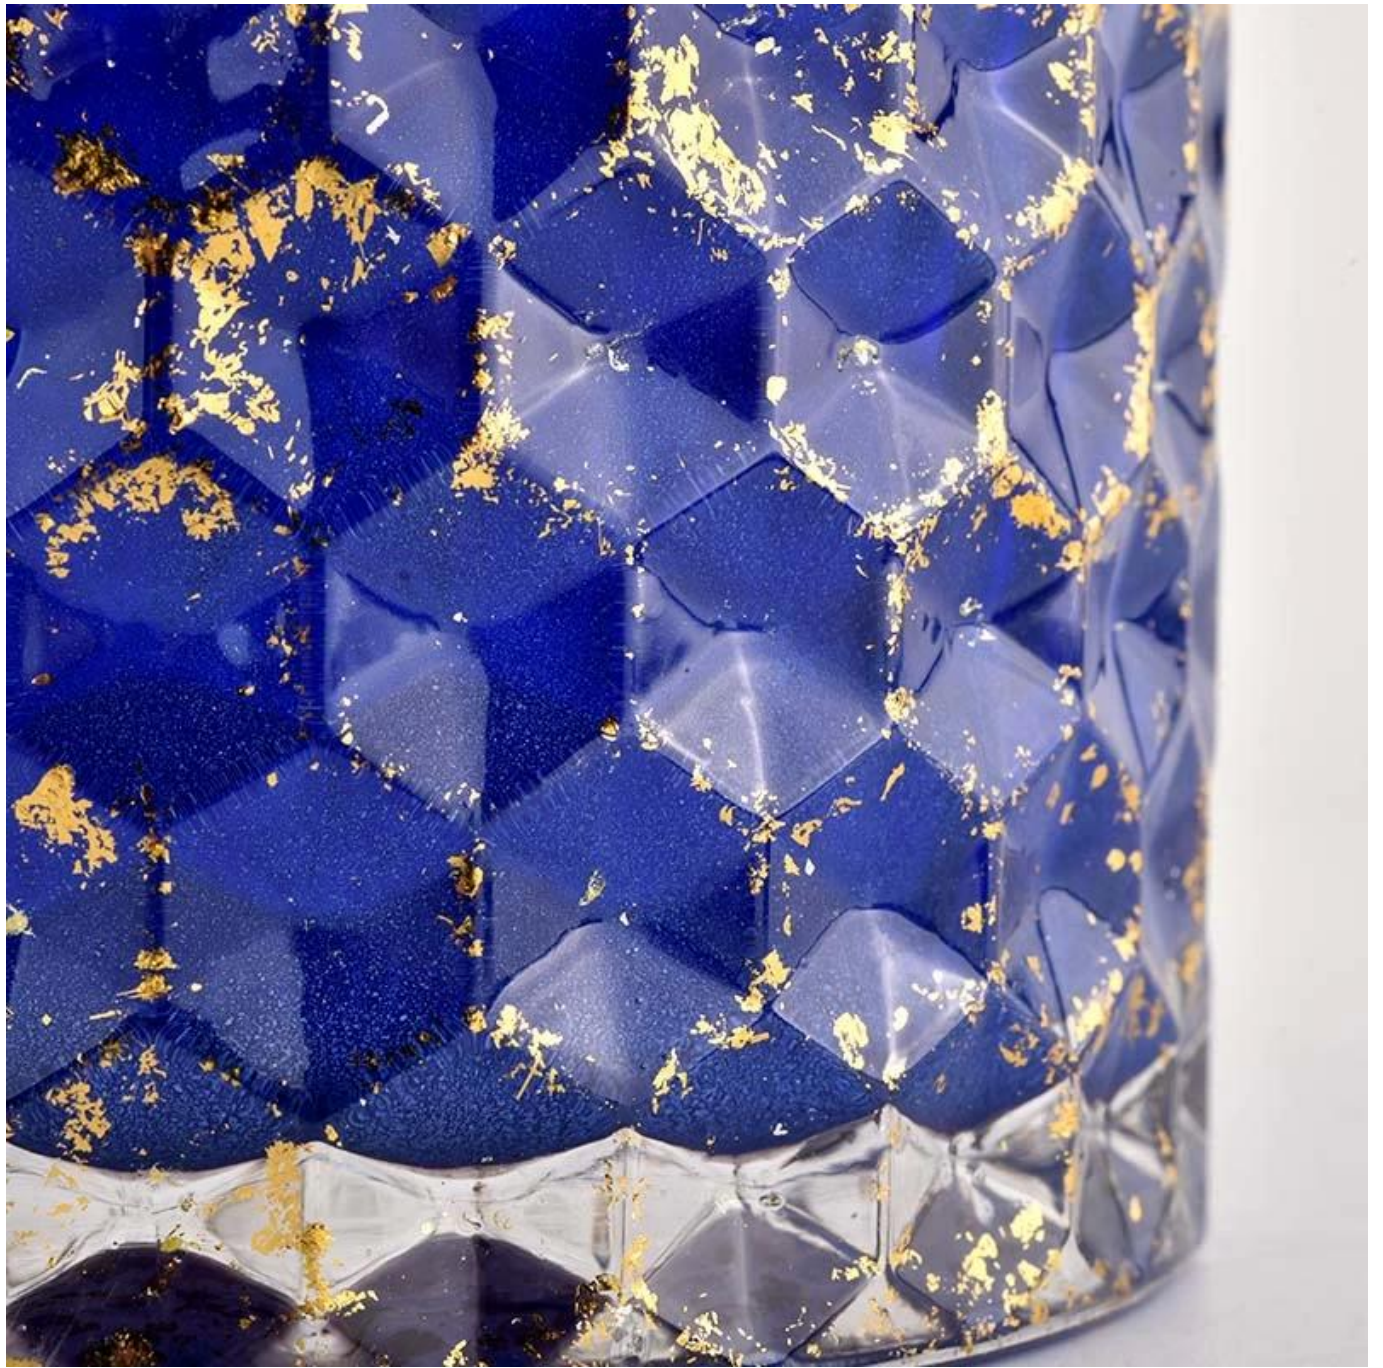

## product description

Product name	High quality blue home decoration candlestick storage candle glass jar with lid
sample time	1. 5 days if there is glass shape and size 2. 15 days if you need new shapes and sizes glass
Measure	Item No.:SGHL21112601 Top dia.: 99mm Bottom dia.: 99mm Height: 90mm Capacity: 440ml Weight: 525g
Packaging	Normal packaging, individual gift box, PVC box, window box, color box, white box, etc.
delivery time	Confirmed within 35 days of the rehearsal and order
payment expression	30% deposit by T/T in advance and the remaining amount against the copy of B/L
Broadcast	At sea, air, according to Express and your shipping representative is acceptable
Usage event	Residential culture, wedding decoration, wedding lectures, decorative improvement,