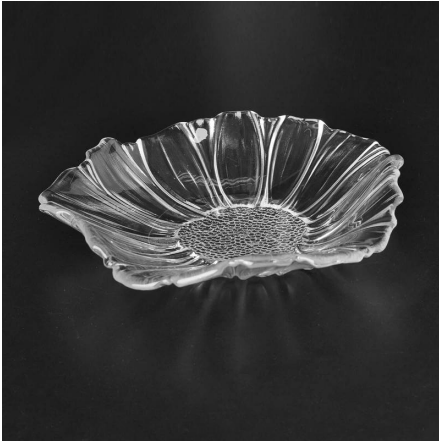

# Clear Round Glass Plate With Wavy Edge

Product Details	
Item number.	SGJB3430
Material	High White Glass
Craft & Deep processing	Machine made
Sample time	1. 5 days if there is existing stock of this design. 2. 10 days, if you need a new design or size.
Main usages	<a href="#">High quality glass plate</a>
Features	1. Food safety. 2. Custom size and design are available.

## Descriptions

---

1. Multifunctional food container for serving food or fruit.
2. Clear looking bring convenience when used.
3. With wavy edge design makes this glass plate more delicate.

Everything is going on, but don't give up trying.

More Product Pictures

More glass food containers and plates for your choice.

  
[Similar Products Link](#)