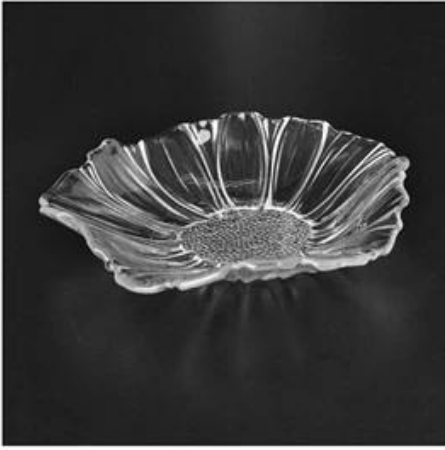

# Clear Round Glass Plate With Wavy Edge

Product Details	
Item number.	SGJB3430
Material	High White Glass
Craft & Deep processing	Machine made
Sample time	1. 5 days if there is existing stock of this design. 2. 10 days, if you need a new design or size.
Main usages	<a href="#">High quality glass plate</a>
Features	1. Food safety. 2. Custom size and design are available.

## Descriptions

---

1. Multifunctional food container for serving food or fruit.
2. Clear looking bring convenience when used.
3. With wavy edge design makes this glass plate more delicate.

Everything is going on, but don't give up trying.

More Product Pictures

More glass food containers and plates for your choice.

  
[Similar Products Link](#)