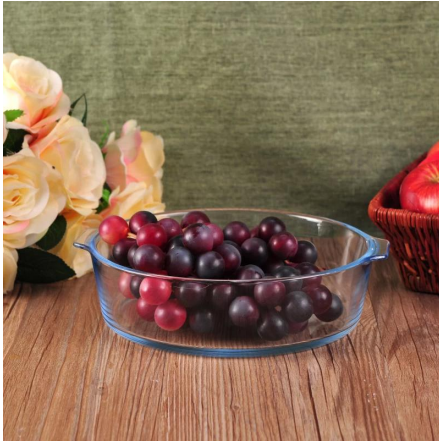

## Descriptions

---

1. Multifunctional food container for serving food or fruit.
2. Clear looking bring convenience when used.
3. With wavy edge design makes this glass plate more delicate.

Everything is going on, but don't give up trying.

More Product Pictures

More glass food containers and plates for your choice.

  
[Similar Products Link](#)