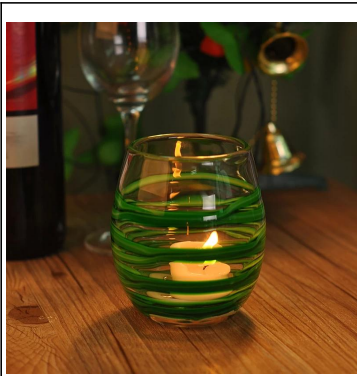

Similar Products Link