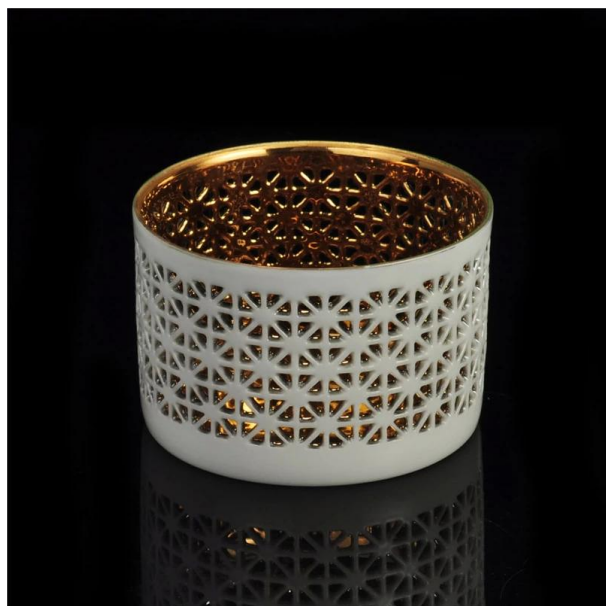

Golden Glazed Inside Ceramic Candle Holder With Hole

Product Details

Item name	Golden Glazed Inside Ceramic Candle Holder With Hole
Item No.	SGJH15112210
Size	T:80mm*B:76mm*H:57mm
Capacity/Weight	251ml/75g
Sample time	1.15 days if at exist shape and size of products 2.25 days if need new shape and size of products
Packing	Normal safety packing
MOQ	3000pcs
Delivery time	Within 60 days after order confirmed
Payment terms	30% deposit by T/T in advance, the balance against copy of B/L
Product feature	1.High quality and competitve prices 2.Meet FDA, SGS,LFGB etc. test 3.Eco-friendly 4.Widely apply to Wedding, party, home, bar and personer care etc. 5.Hand made