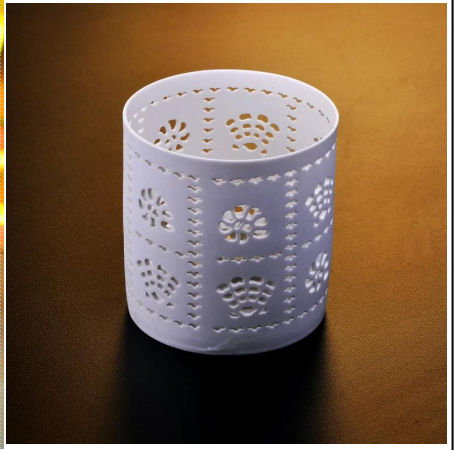

Office & Sample Room