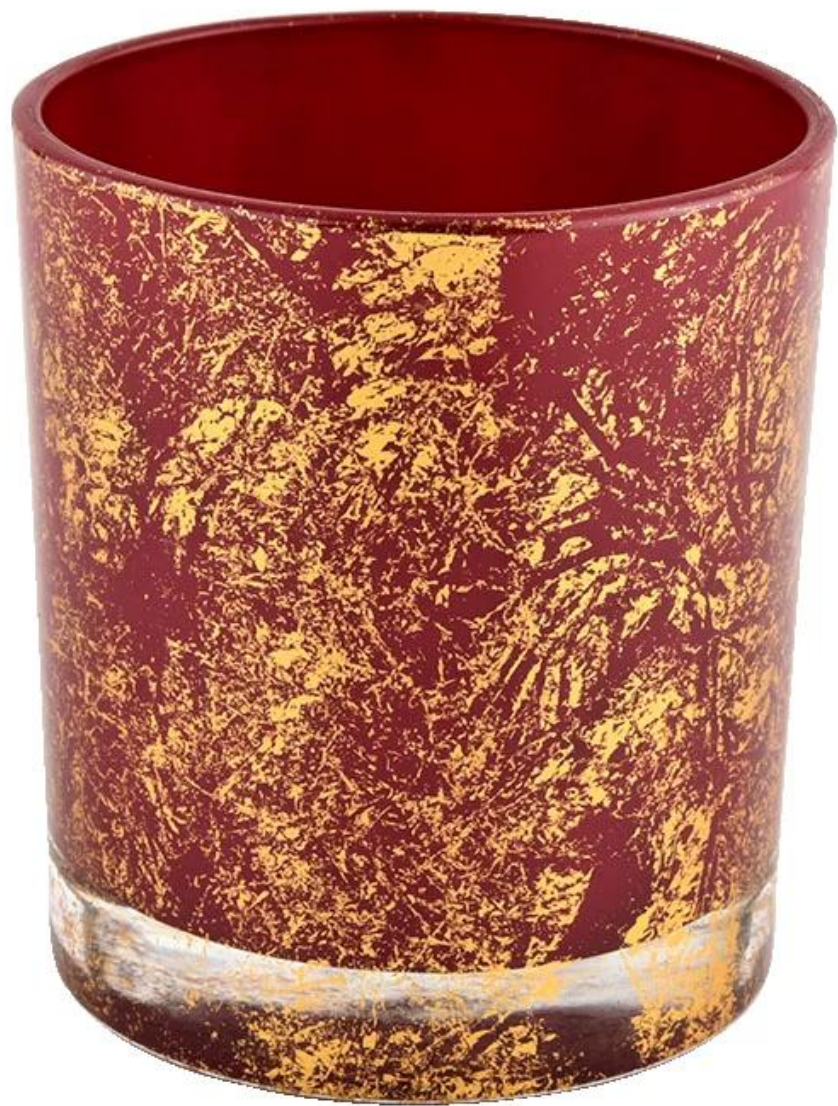

Measure	Item No.:SGHL21112615 Top dia:80mm Bottom dia:74mm Height:90mm Weight:303g Capacity:290ml
Packaging	Normal packaging, individual gift box, PVC box, window box, color box, white box, etc.
delivery time	Confirmed within 35 days of the rehearsal and order
payment expression	30% deposit by T/T in advance and the remaining amount against the copy of B/L
Broadcast	At sea, air, according to Express and your shipping representative is acceptable
Usage event	Residential culture, wedding decoration, wedding lectures, decorative improvement,