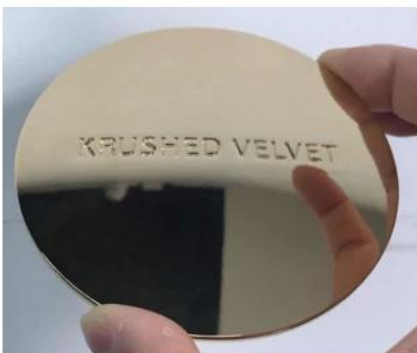

debossed logo on the lids