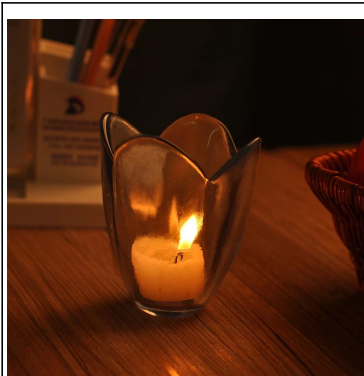

Similar Products Link