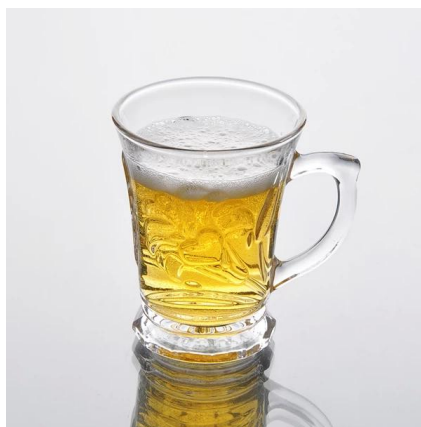

Product Details:

| | |
|------------------|---|
| Item No. | SZB10-300 |
| Material | High white glass |
| Process | Machine pressed |
| Samples time | 1. 5 days if at exit shaped and size of glass 2. 15 days if need new shape or size of glass |
| Packing | Normal packing,72 pcs into export carton, carton with cardboard divider |
| Product Capacity | 500,000~1,000,000 pcs per month |
| Delivery time | Within 35 days after the sample and order confirmed |
| Payment terms | 30% deposit by T/T in advance and the balance against the copy of B/L |
| Shipment | By sea, by air, by Express and your shipping agent is acceptable |
| Product Features | 1. Machine pressed glass cup with high quality 2. Suitable for used in hotel, home, etc. 3. It is eco-friendly 4. Meet CE & FDA test & CA 65 test |
| For your choices | 1. Different designs and sizes for choice 2. Any color painted, frost, electroplate, pattern laser carver processing 3. Special package like shrink wrap, color gift box, white gift box etc. 4. We have exclusive workers for quality control 5. We have professional workshop and warehouse to ensure the delivery time |

Product Photo:

Related Products:

glass beer cup

small size glass tumbler

glass tumbler with handle

Company Show:

Factory Show:

For more [beer glass tumbler](http://www.okcandle.com/) or any glassware,
please visit our website: <http://www.okcandle.com/>
Or here may help you know more about us: [FAQ](#)