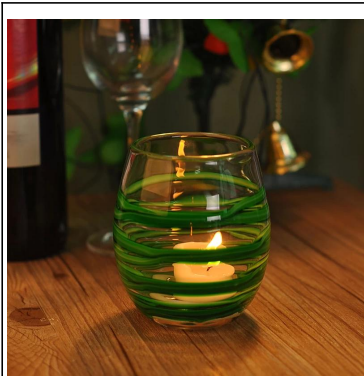

Glass colored votive candle holder for decoration

Product Details

	Item name	Glass colored votive candle holder for decoration
	Item No.	SGLYP10104
	Size	T:100mm*B:100mm*H:100mm
	Weight/Capacity	555g /560ml
	Sample time	1.5 days if at exist shape and size of products 2.15 days if need new shape and size of products
	Packing	Normal safety packing 24pcs/36pcs/48pcs etc. per export carton with egg divider
	MOQ	10000pcs
	Delivery time	Within 35 days after order confirmed
	Payment terms	30% deposit by T/T in advance, the balance after showing the copy of B/L
	Product feature	1.High quality and competitve prices 2.Meet FDA, SGS,LFGB etc. test 3.Eco-friendly 4.Widely apply to Wedding, party, home, bar etc. 5.Machine made

More Product Pictures

Similar Products Link

Office & Sample Room

Factory Show

Spray colour

For more information, please visit our website: www.okcandle.com