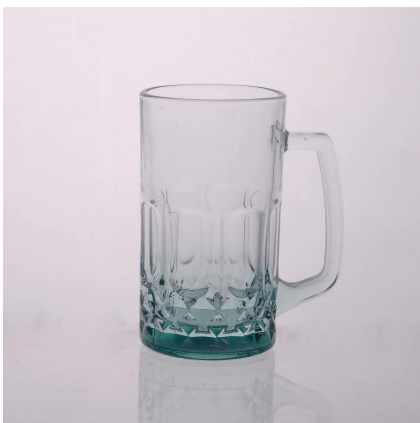

# Glass coffe cup with handle

## Product Details

	Item No	SGZW15040904
	Size	74*52*92mm
	Capacity	230ml
	Material	Hight white glass
	Craft	Machine blown
	Sample	7days
	Terms of payment	30% deposit by T/T in advance and the balance after showing copy of L/C
	Certification	Food Safe, Dish washer test, FDA, LFGB
	For your choice	1, Any logo printing on glass body 2, Any color painted, frosted, electroplating, logo laser for the finish 3, Special packing like shrink wrap, color gift box, white box etc 4, Any shape, size meet your need

## More Product Pictures

Similar Products Link

[embossed beer mug](#)

[18oz glass beer mug](#)

[glass milk cup with picture](#)