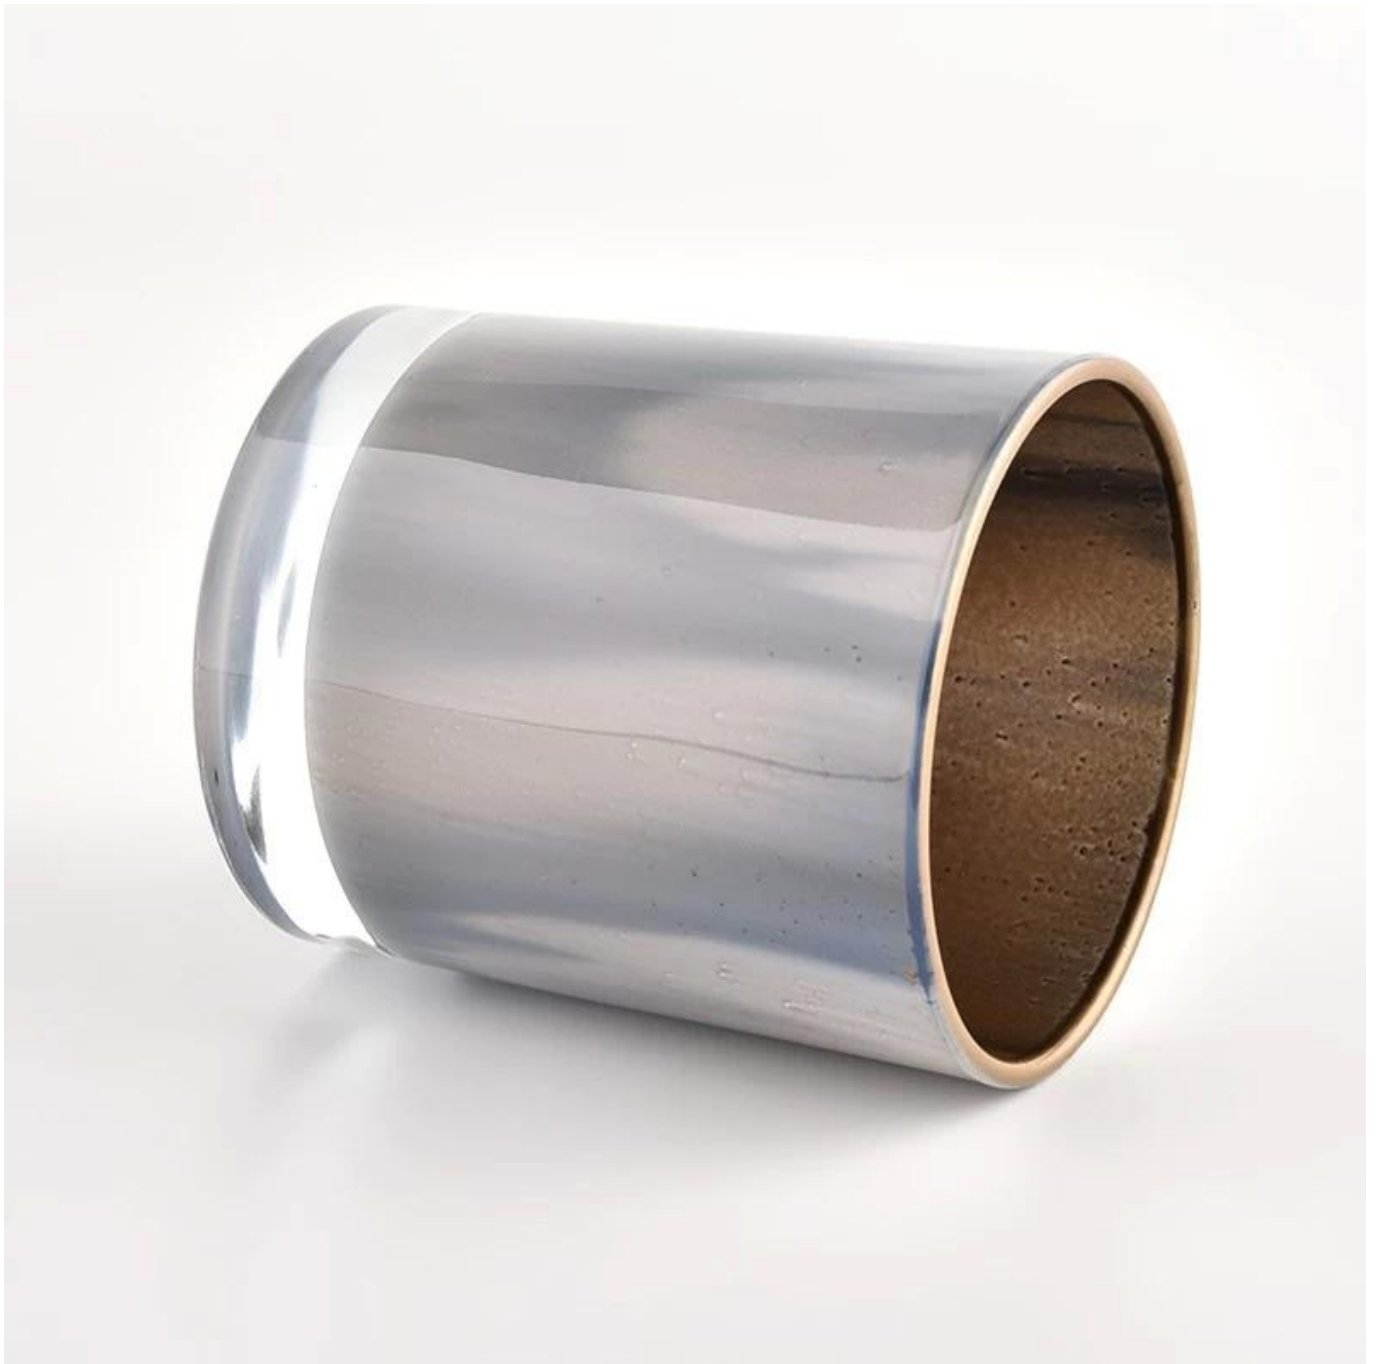

## product description

<b>product name</b>	<a href="#">Glass candle jars</a> gold inner high quality glass candle holder
<b>Sample time</b>	1. 5 days if there is glass shape and size 2. 15 days, if you need new shapes and sizes glass
<b>Measure</b>	Item No.:SGHL21121514 Top dia: 80mm Bottom dia: 74mm Height: 90mm Weight: 290g Capacity: 300ml
<b>Packing</b>	Normal packing,Individual gift box, PVC box, window box, color box, white box, etc
<b>Delivery time</b>	Within 35 days after the sample and order confirmed
<b>Payment term</b>	30% deposit by T/T in advance and the balance against the copy of B/L
<b>Shipment</b>	By sea,by air,by Express and your shipping agent is acceptable
<b>Usage Occasion</b>	Home decor,Wedding Decoration,Wedding Favors,Decoration enhancement,

Unusual shapes and simple style-perfect for presenting your style in any room. Quality, impressive style and these [glass candle jar](#) so very gift worthy.

This classic 10 ounce glass tumbler is a fantastic choice for high end scented poured candles. It is highly versatile for use around the home, restaurant or retail setting as a tumbler, water glass, or as vase for wedding centerpieces.