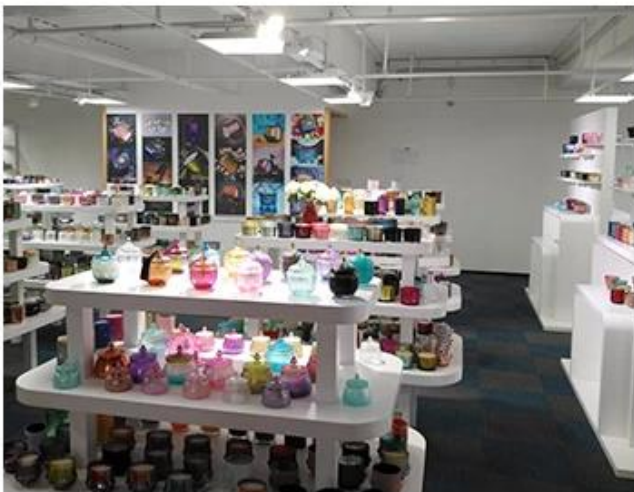

Wooden case

Office & Sample Room

We purchased an international office of 1,800 square meters in Shenzhen.

Sample room display

Meiyang Glass provides more than just **Shenzhen sample room has 5000 pieces** A wide range of options. He won a big card [Customer Reviews](#). Welcome to the Shenzhen office! The image is as follows **Just part of our design candle holders** Welcome to the Shenzhen office to find your favorite, it will bring you a lot of surprises, because it is difficult to find such another supplier in China.

SAMPLE ROOM

There are more than 5000 products in
sample room of Sunny Glassware
for your reference. No second Co. in China!

Factory Show

Below are pictures of major online transactions. For more factory information, please see: [Factory tour](#)