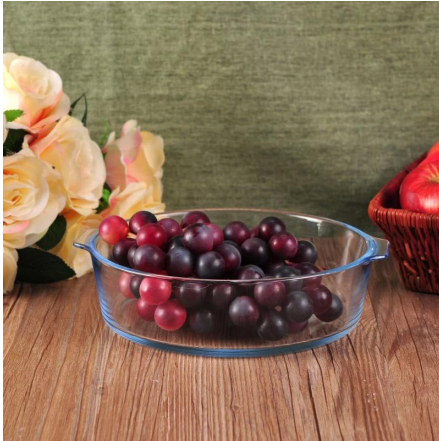

Everything is going on, but don't give up trying.

More Product Pictures

Different household glass food containers and plate for your choice.

[Similar Products Link](#)

Office & Sample Room

[Shenzhen Sunny Glassware Co.,Ltd](#) was established in 1992. We have been in this industry area for more than 20 years, as a professional manufacturer, we specialized in designing glassware, manufacturing glassware as well as exporting. Our products lines range from handmade to machine made. We already produced abundant products such as [glass tumbler](#), [borosilicate glass](#), [shot glass](#), [vase](#), [bowl](#), [candle holder](#), [stemware](#), [ashtray](#), [tabkeware](#), [driking glass](#), etc. all the daily use glassware, in total there are more than 4,000 different styles. We have an excellent design team for innovative product creation and strict QC team for quality asurance. OEM/ODM serverice are supported as well.