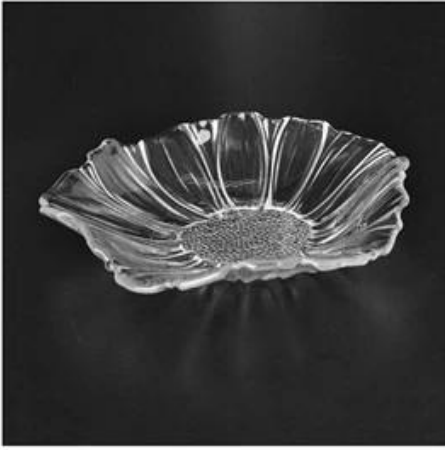

Sunflower Shape Food Safety Glass Plate

Product Details	
Item number.	SGJB2611
Material	High White Glass
Craft & Deep processing	IS machine
Sample time	1. 5 days if there is existing stock of this design. 2. 10 days, if you need a new design or size.
Main usages	High quality glass plate
Features	1. Food safety. 2. Custom size and design are available.

Everything is going on, but don't give up trying.

More Product Pictures

Different household glass food containers and plate for your choice.

[Similar Products Link](#)

Office & Sample Room

[Shenzhen Sunny Glassware Co.,Ltd](#) was established in 1992. We have been in this industry area for more than 20 years, as a professional manufacturer, we specialized in designing glassware, manufacturing glassware as well as exporting. Our products lines range from handmade to machine made. We already produced abundant products such as [glass tumbler](#), [borosilicate glass](#), [shot glass](#), [vase](#), [bowl](#), [candle holder](#), [stemware](#), [ashtray](#), [tabkeware](#), [driking glass](#), etc. all the daily use glassware, in total there are more than 4,000 different styles. We have an excellent design team for innovative product creation and strict QC team for quality asurance. OEM/ODM serverice are supported as well.