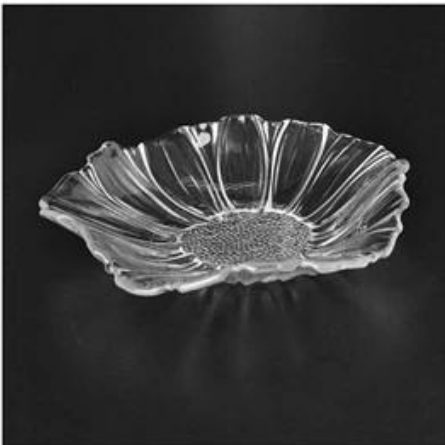

Flower Pattern Glass Fruit Plate

Product Details

Item number.	SGXJ2042
Material	High White Glass
Craft & Deep processing	Hot blending
Sample time	1. 5 days if there is existing stock of this design. 2. 10 days, if you need a new design or size.
Main usages	High quality glass plate
Features	1. Food safety. 2. Custom size and design are available.

Everything is going on, but don't give up trying.

More Product Pictures

Different household glass food containers and plate for your choice.

[Similar Products Link](#)

Office & Sample Room

[Shenzhen Sunny Glassware Co.,Ltd](#) was established in 1992. We have been in this industry area for more than 20 years, as a professional manufacturer, we specialized in designing glassware, manufacturing glassware as well as exporting. Our products lines range from handmade to machine made. We already produced abundant products such as [glass tumbler](#), [borosilicate glass](#), [shot glass](#), [vase](#), [bowl](#), [candle holder](#), [stemware](#), [ashtray](#), [tabkeware](#), [driking glass](#), etc. all the daily use glassware, in total there are more than 4,000 different styles. We have an excellent design team for innovative product creation and strict QC team for quality asurance. OEM/ODM serverice are supported as well.