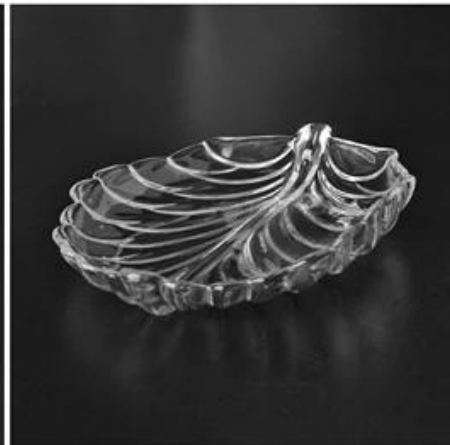

Flower Pattern Glass Fruit Plate

Product Details

Item number.	SGXJ2042
Material	High White Glass
Craft & Deep processing	Hot blending
Sample time	1. 5 days if there is existing stock of this design. 2. 10 days, if you need a new design or size.
Main usages	High quality glass plate
Features	1. Food safety. 2. Custom size and design are available.

Everything is going on, but don't give up trying.

More Product Pictures

Different household glass food containers and plate for your choice.

[Similar Products Link](#)

Office & Sample Room

[Shenzhen Sunny Glassware Co.,Ltd](#) was established in 1992. We have been in this industry area for more than 20 years, as a professional manufacturer, we specialized in designing glassware, manufacturing glassware as well as exporting. Our products lines range from handmade to machine made. We already produced abundant products such as [glass tumbler](#), [borosilicate glass](#), [shot glass](#), [vase](#), [bowl](#), [candle holder](#), [stemware](#), [ashtray](#), [tabkeware](#), [driking glass](#), etc. all the daily use glassware, in total there are more than 4,000 different styles. We have an excellent design team for innovative product creation and strict QC team for quality asurance. OEM/ODM serverice are supported as well.