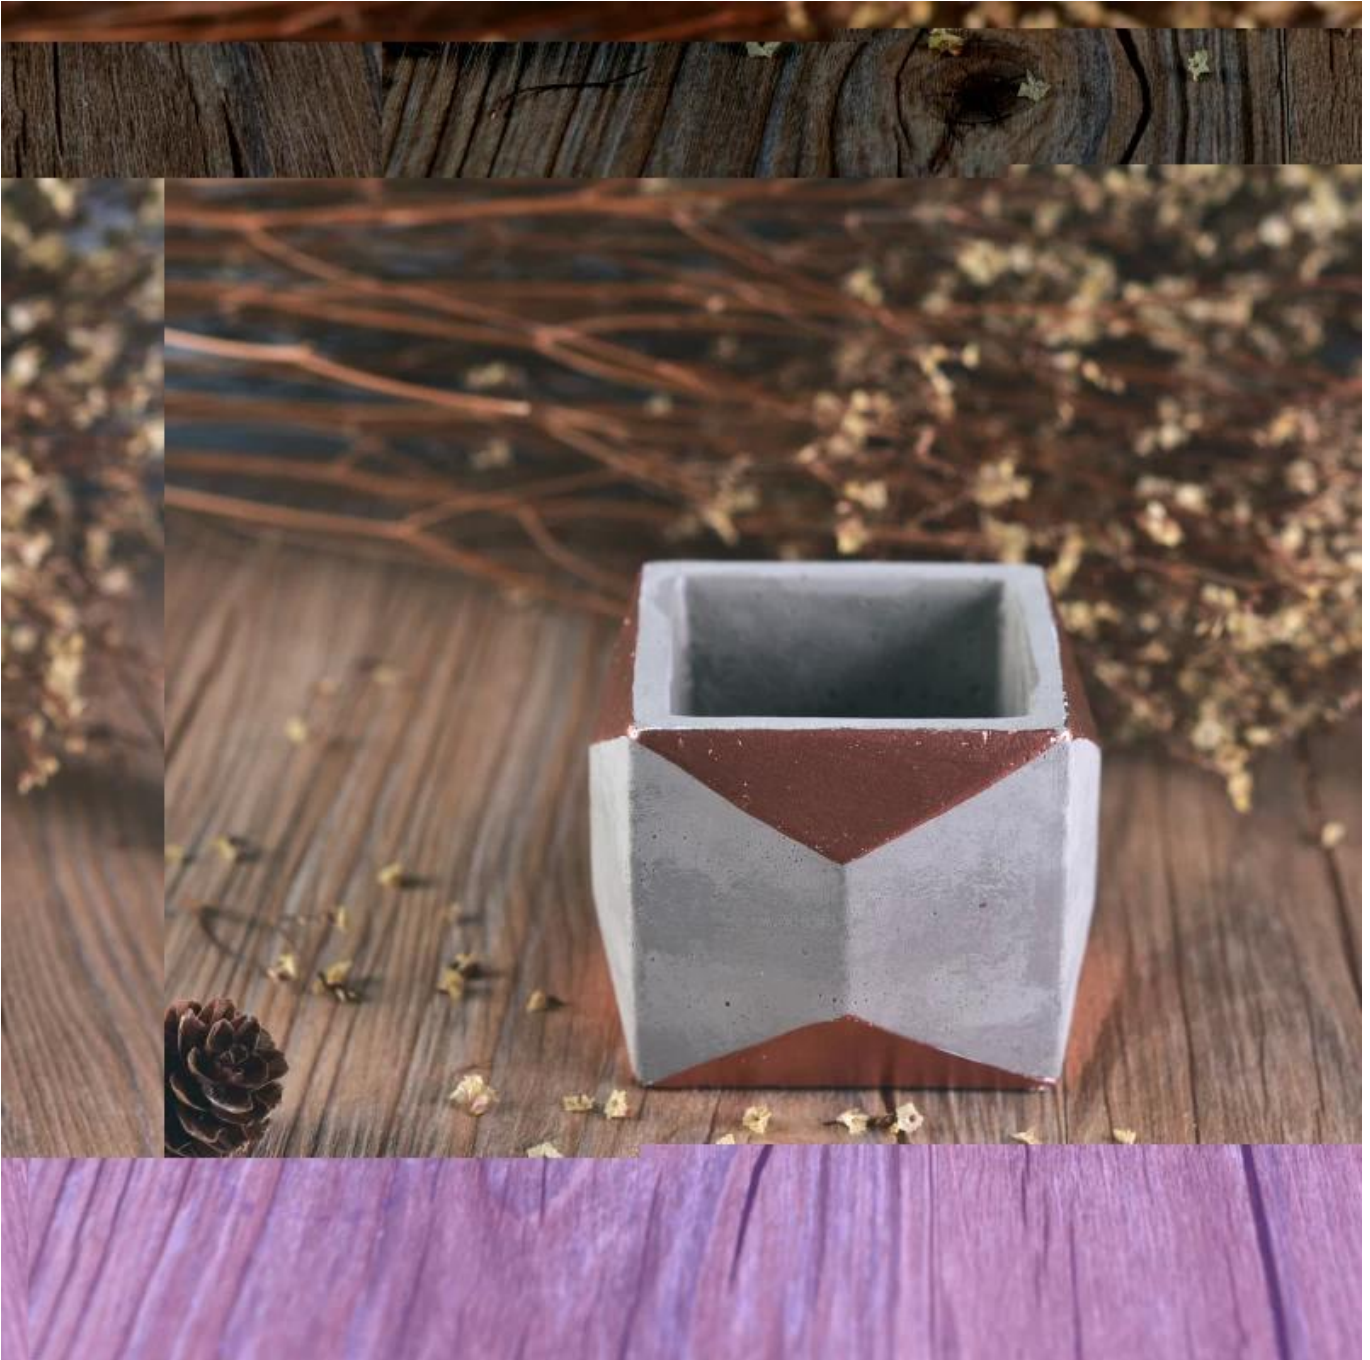

More Product Pictures