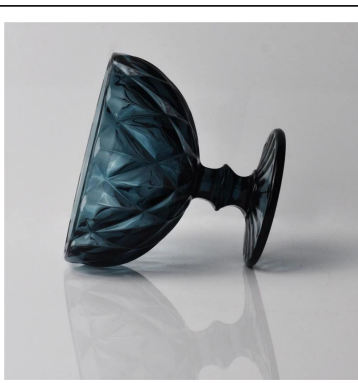

Elegant transparent glass ashtray wholesale

Product Details

	Item Name	Elegant transparent glass ashtray wholesale
	Item number.	SGZW15040913
	Size	T: 180mm * B: 120mm H: 58mm
	Weight	1312g
	Sample time	1.5 days to exist in the shape and size of the products 2:15 days if you need new shape and size of products
	Packing	Security packaging normal 24pcs / 36pcs / 48pcs per carton etc. export with egg divider
	MOQ	10,000pcs
	Delivery time	Within 35 days after order confirmed
	Payment terms	30% deposit by T / T in advance, the balance after showing the copy of B / L
	Product Feature	1.High quality and competitive prices 2.Meet FDA, SGS, LFGB test etc. 3.Eco-friendly 4.Widely applies to wedding, party, house, bar etc. 5.Machine made

More Product Pictures

T:188mm

H:58mm

B:120mm

Similar Products Link

Office & Sample Room

Factory Show

Spray colour