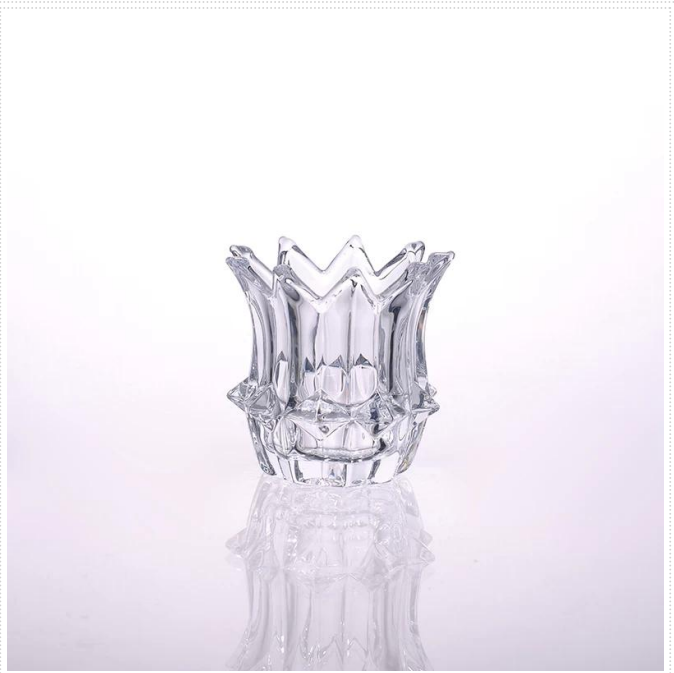

Product detail:

Item No.	SGJB14110501
Material	High white glass
Color	Clear
Craft	machine pressed
Samples time	1. 5 days if at exit shaped and size of glass 2. 15 days if need new shape or size of glass
Packing	Normal packing,144 pcs into export carton,carton with cardboard divider
Product Capacity	500,000~1,000,000 pcs per month
Delivery time	Within 35 days after the sample and order confirmed
Payment terms	30% deposit by T/T in advance and the balance against the copy of B/L
Shipment	By sea,by air,by Express and your shipping agent is acceptable
Product Features	1. Machine pressed 2. Suitable for used in pub, hotel, restaurants, home,etc 3. Professional Q/C for quality control 4. Competitive price and quality 5. Meet FDA test ,CA 65 test and food grade
For your choices	1. Any logo printing on the glass body 2. Any color painted,frost,electroplate, pattern laser carver for the finish 3. Special package like shrink wrap, color gift box, white gift box etc 4. Open new mould for the glass, wood, plastic or metal as you like 5. Different size and shapes meet your needs

Product show:

T:70mm

H:73mm

B:78mm

Related products:

Glass candle holder with butterfly logo

special glass candle holder cup

A banner with a green background featuring blurred leaves. On the left is the Sunny logo, which consists of a stylized green 'S' above the word 'SUNNY' in a grey, sans-serif font. To the right of the logo, the word 'Package:' is written in a large, blue, outlined font.