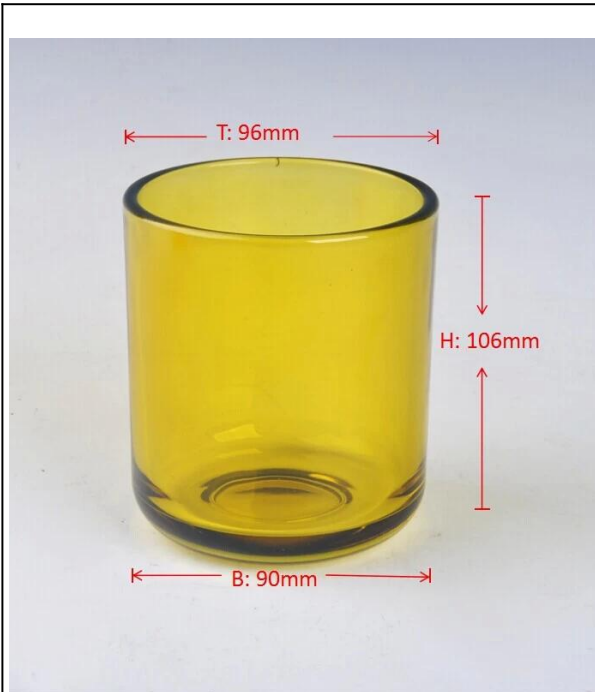

Cylinder votive glass tealight candle jar

Product Details

Item name	Cylinder votive glass tealight candle jar
Item No.	SGJD001V
Size	T:96mm*B:90mm*H:106mm
Weight/Capacity	487g /510ml
Sample time	1.5 days if at exist shape and size of products 2.15 days if need new shape and size of products
Packing	Normal safety packing 24pcs/36pcs/48pcs etc. per export carton with egg divider
MOQ	5000pcs
Delivery time	Within 35 days after order confirmed
Payment terms	30% deposit by T/T in advance, the balance after showing the copy of B/L
Product feature	1.High quality and competitve prices 2.Meet FDA, SGS,LFGB etc. test 3.Eco-friendly 4.Widely apply to Wedding, party, home, bar etc. 5.Machine made