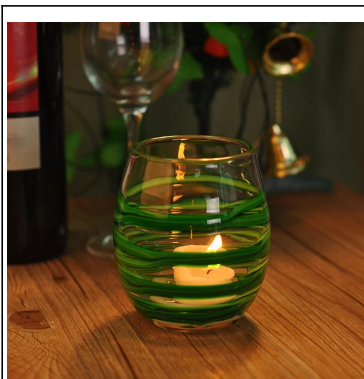

Cylinder votive glass tealight candle jar

Product Details

Item name	Cylinder votive glass tealight candle jar
Item No.	SGJD001V
Size	T:96mm*B:90mm*H:106mm
Weight/Capacity	487g /510ml
Sample time	1.5 days if at exist shape and size of products 2.15 days if need new shape and size of products
Packing	Normal safety packing 24pcs/36pcs/48pcs etc. per export carton with egg divider
MOQ	5000pcs
Delivery time	Within 35 days after order confirmed
Payment terms	30% deposit by T/T in advance, the balance after showing the copy of B/L
Product feature	1.High quality and competitve prices 2.Meet FDA, SGS,LFGB etc. test 3.Eco-friendly 4.Widely apply to Wedding, party, home, bar etc. 5.Machine made

More Product Pictures

Similar Products Link

Office & Sample Room

Factory Show

Spray colour

For more information, please visit our website: www.okcandle.com