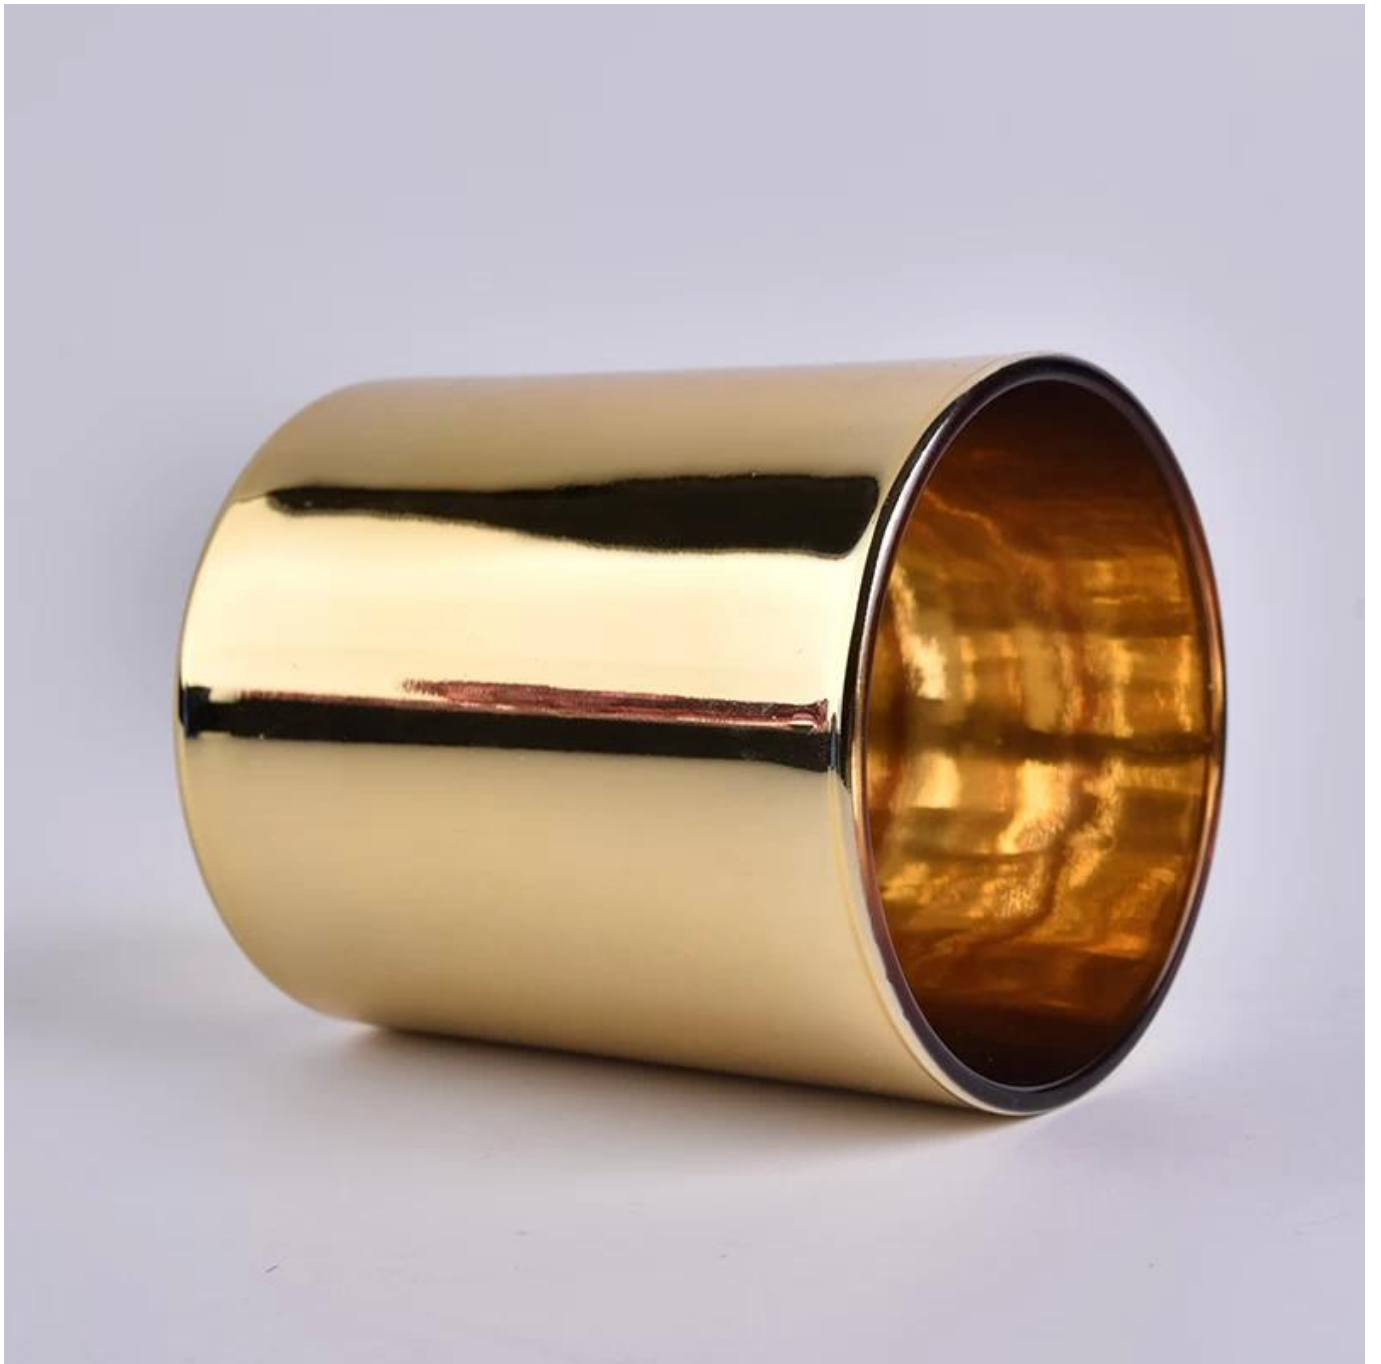

# Cylinder glass candle jar electroplating gold color

Product Details	
Item number.	SGJBS18032712
Material	high white glass material
craft	machine made glass candle jar
Samples time	1. 5 days if there is a form and size of the glass 2. 15 days, if you need a new shape and size glass
Packaging	Normal packing, 4 pieces in inner box, 48 pieces in box
Product Capacity	500,000 ~ 1,000,000 pieces per month
Delivery time	Within 35 days after the sample and in order confirmed
Terms of payment	30% deposit by T / T in advance and balance against copy of B / L
Shipment	By sea, by air, by express and the delivery agent acceptable
Product Features	1. Home decor glass candle jar from high quality 2. Suitable for use in hotel, house, etc. 3. Meet ASTM Test
For your choice	1. Various designs and sizes for selection 2 Any color painted, cold, electroplating, laser model Processing cutter 3. Special package as shrink film, color gift box, white gift box, etc. 4. We are exclusive of employees for quality control 5. We have a professional workshop and warehouse for ensure delivery time