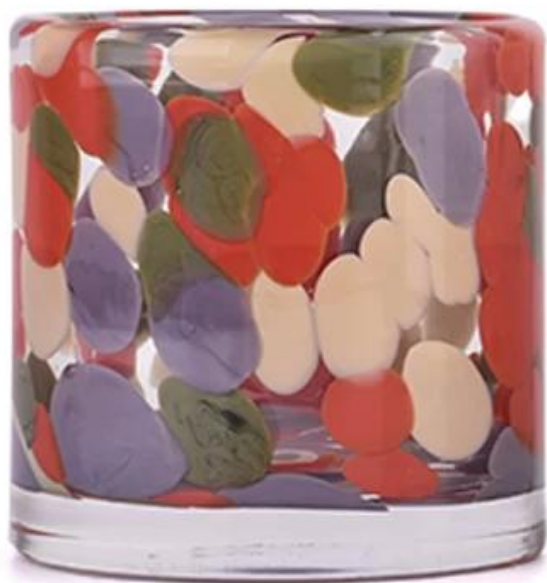

Custom unique luxury dot colored crystal candle holder home decoration glass candle jar

Sunny Glasswares not only places OEM / ODM orders, but also helps many brands to start with product concepts.

Why choose Sunny.

product name	Custom unique luxury dot colored crystal candle holder home decor glass candle jar
Sample time	1. 5 days if there is glass shape and size 2. 15 days, if you need new shapes and sizes glass

Measure	Item:SGHT23052317 Top dia: 90mm bottom dia: 99mm Height: 76mm Weight: 470g Capacity: 341ml
Packing	Normal packing,Individual gift box, PVC box, window box, color box, white box, etc
Delivery time	Within 35 days after the sample and order confirmed
Payment term	30% deposit by T/T in advance and the balance against the copy of B/L
Shipment	By sea,by air,by Express and your shipping agent is acceptable
Usage Occasion	Home decor,Wedding Decoration,Wedding Favors,Decoration enhancement