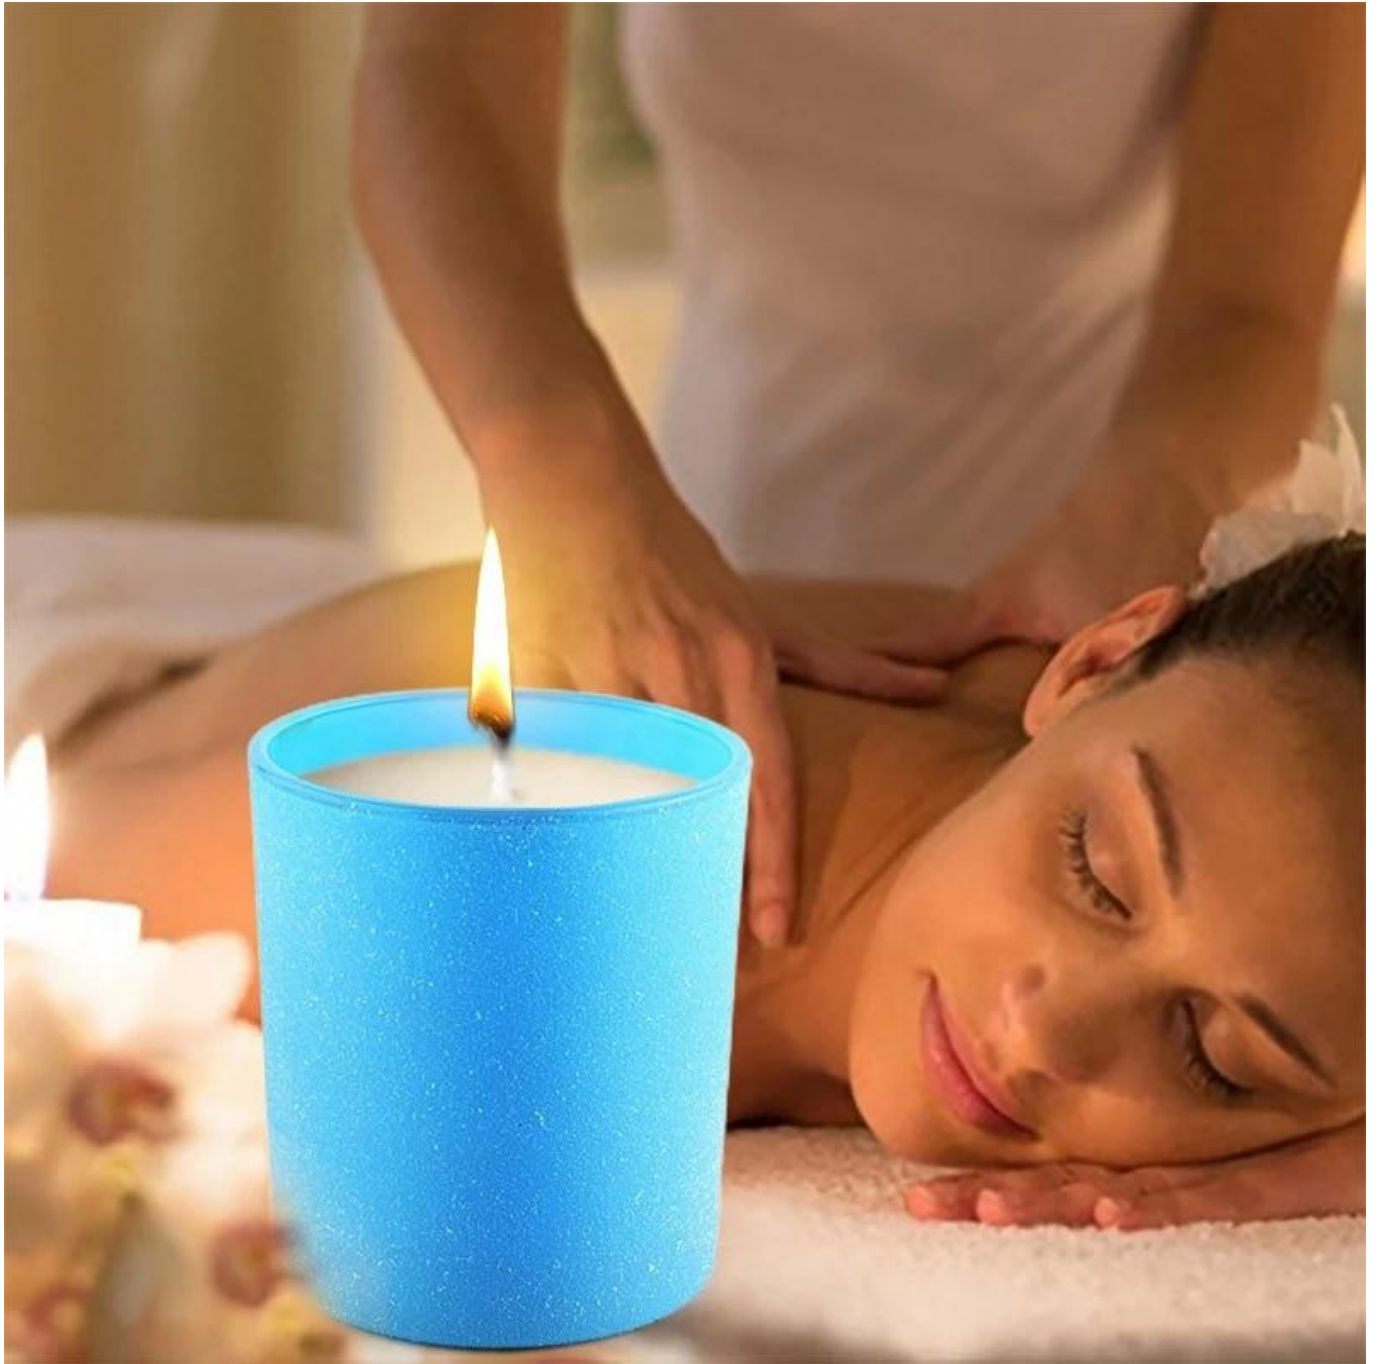

### **Sunny Glassware for Wedding Centerpieces & Home Decor**

Votives add romance and warmth to any table setting. So, don't overlook the glass candle holders when decorating for your party. Consider your dessert table, gift table, dinner tables, appetizer table, and your bar area. Forget those plain glass votive holders... these votive candle holders are beautiful and wallet-friendly. The best part is you can take them home as a Party Favor!