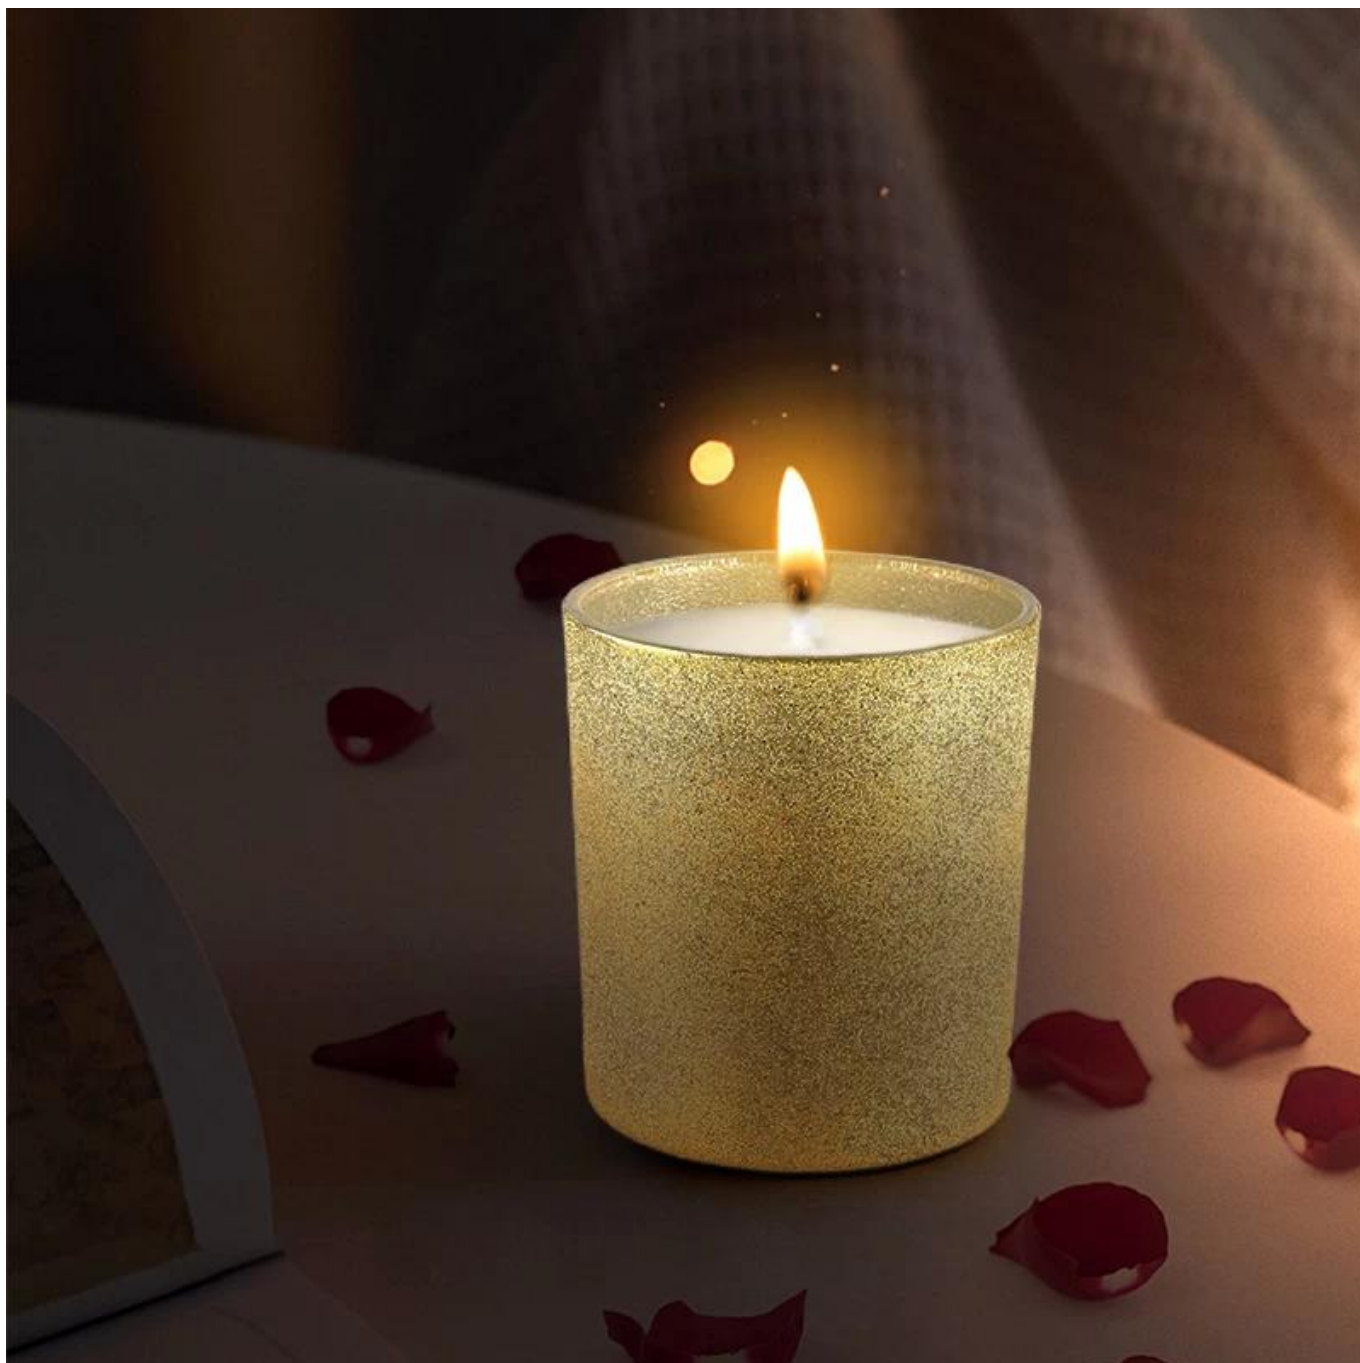

Bring a luscious and beautiful apothecary aroma to your home with our pretty [glass candle jars](#). Using in your home as a decorative home fragrance packaging container.

[Sunny glassware](#) offer different candle jar decorations like color spray, hand paint, silk screen print, electroplate, laser cut, etching, decal and foil applications. These decorated candle holders make your houses beautiful and warm, fully of loved scents.