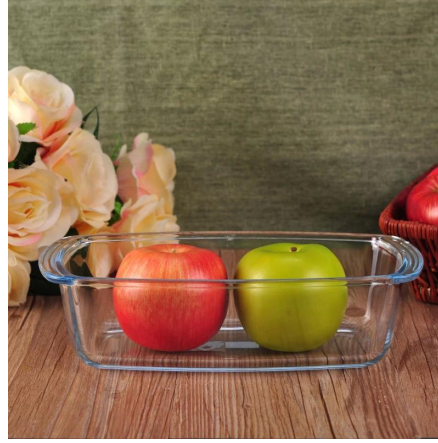

Office & Sample Room

[Shenzhen Sunny Glassware Co.,Ltd](#) was established in 1992. We have been in this industry area for more than 20 years, as a professional manufacturer, we specialized in designing glassware, manufacturing glassware as well as exporting.

Our products lines range from handmade to machine made.

We already produced abundant products such as [glass tumbler](#), [borosilicate glass](#), [shot glass](#), [vase](#), [bowl](#), [candle holder](#), [stemware](#), [ashtray](#), [tabkeware](#), [driking glass](#), etc. all the daily use glassware, in total there are more than 4,000 different styles.

We have an excellent design team for innovative product creation and strict QC team for quality asurance. OEM/ODM serverice are supported as well.