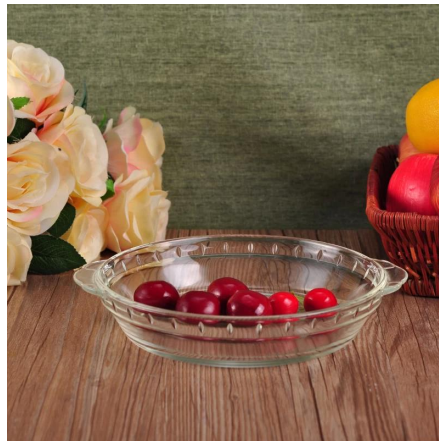

Similar Products Link