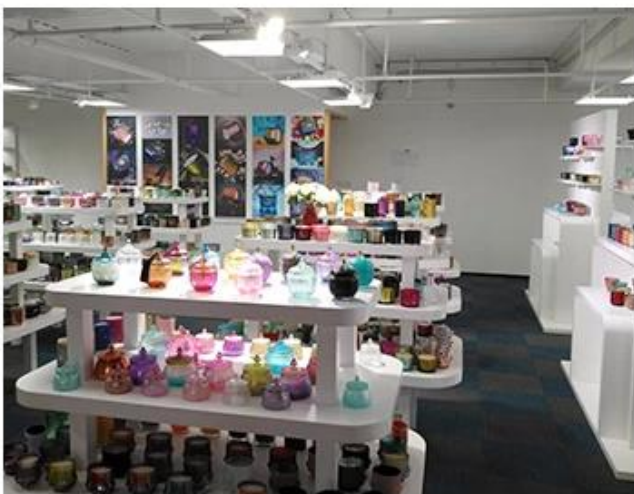

PACKING

We have Normal packing, PVC box
Window box, carton box, pallet
Color box, White box, ect.

of course, we can customize
Individual gift box for you.

Certifications

SAMPLE ROOM

There are more than 5000 products in
sample room of Sunny Glassware
for your reference. No second Co. in China!