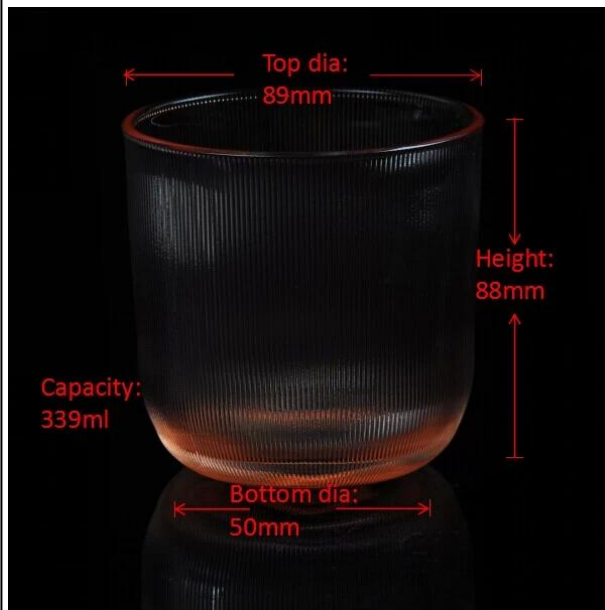

Colored glass material candle holder

Product Details

Item Name	Colored glass material candle holder
Item number.	SGHY15101707
Size	T: 89mm * B: 50mm H: 88mm
Weight	302g
Sample time	1.5 days to exist in the shape and size of the products 2:15 days if you need new shape and size of products
Packing	Security packaging normal 24pcs / 36pcs / 48pcs per carton etc. export with egg divider
MOQ	10,000pcs
Delivery time	Within 35 days after order confirmed
Payment terms	30% deposit by T / T in advance, the balance after showing the copy of B / L
Product Feature	1.High quality and competitive prices 2.Meet FDA, SGS, LFGB test etc. 3.Eco-friendly 4.Widely applies to wedding, party, house, bar etc. 5.Machine made