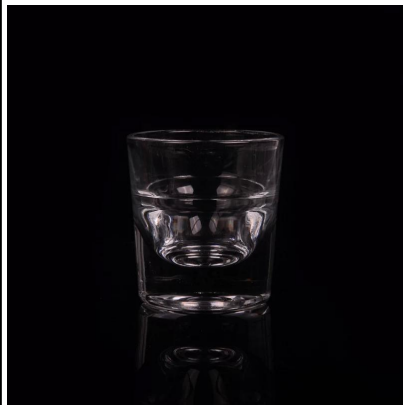

Similar Products Link

Office & Sample Room

[Shenzhen Sunny Glassware Co.,Ltd](#) was established in 1992. We have been in this industry area for more than 20 years, as a professional manufacturer, we specialized in designing glassware, manufacturing glassware as well as exporting. Our products lines range from handmade to machine made.

We already produced abundant products such as [glass tumbler](#), [borosilicate glass](#), [shot glass](#), [vase](#), [bowl](#), [candle holder](#), [stemware](#), [ashtray](#), [tabkeware](#), [driking glass](#), etc.