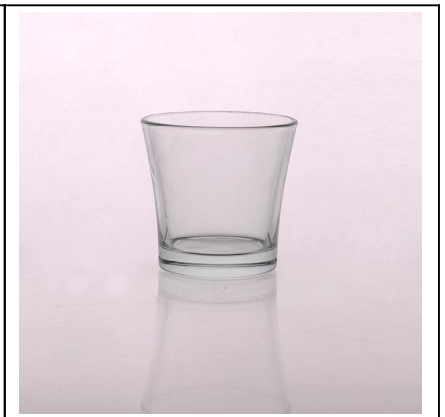

Similar Products Link