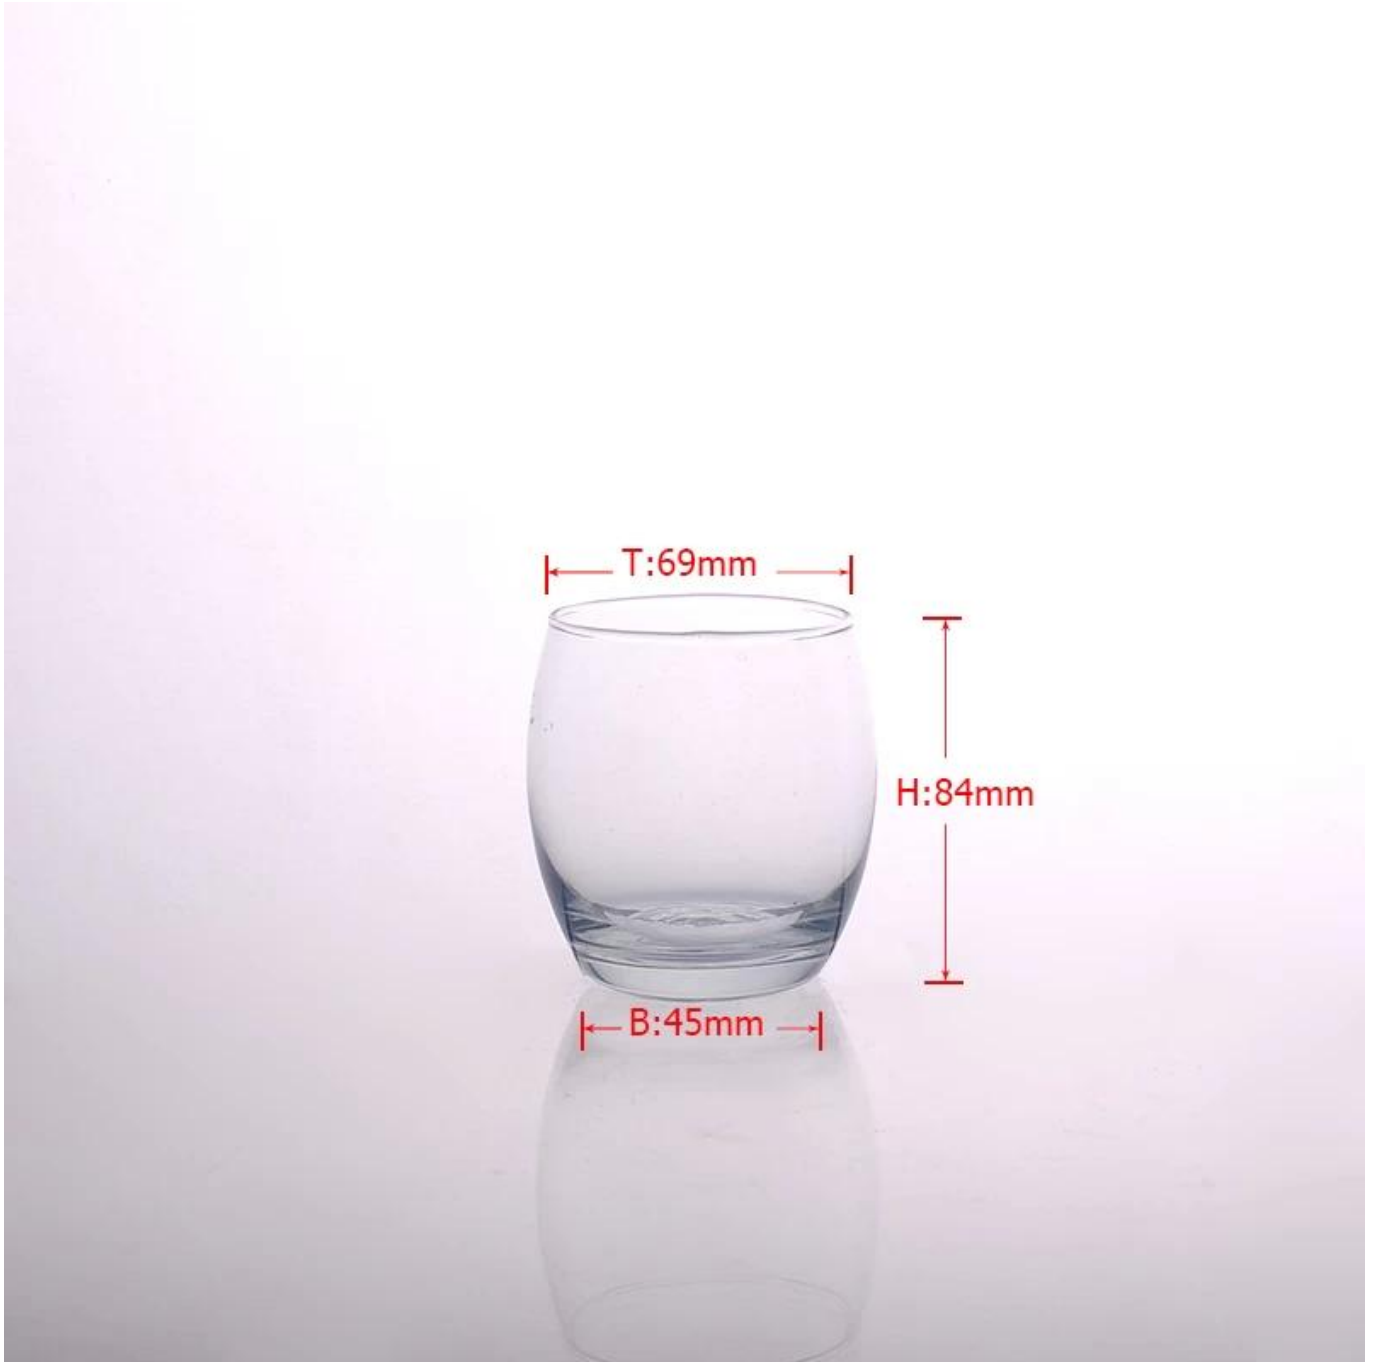

Different Design of Whisky Glass For Your Choice