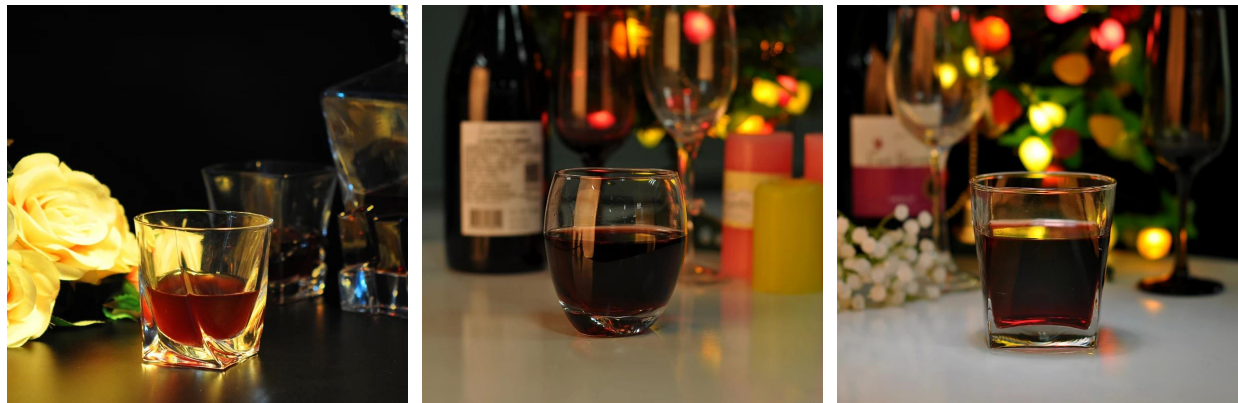

Classical Tumbler Whisky Rocks Glass

Product Details	
Item number.	SG15020233
Material	Glass
Craft & Deep processing	Machine blown
Sample time	1. 5 days if there is existing stock of this design. 2. 10 days, if you need a new design or size.
Warnings	1. Please put it in the place where children can not reach. 2. Avoid dropping, collision and strong impact. 3. Not available for microwave oven. 4. To prevent it from cracking, do not put it over open fire directly.
Features	1. High quality Whisky Glass . 2. Eco-friendly. 3. Pass FDA and dishwasher test, LFGB, SGS, EEC. 4. Custom size and design are available.

Descriptions

1. Old-fashioned, rocks glasses with classical tumbler design.
2. Designed to serve alcohol on ice.

Delivery Time & Shipping

1. Delivery Lead Time: Within 35 days after the order confirmed; Within 7 days if have goods in stock.
2. Shipping Way: By sea, by air, by express and the delivery agent acceptable as your requirement.

Everything is going on, but don't give up trying.

More Product Pictures

Different Design of Whisky Glass For Your Choice

[Similar Products Link](#)

Office & Sample Room

[Shenzhen Sunny Glassware Co.,Ltd](#) was established in 1992. We have been in this industry area for more than 20 years, as a professional manufacturer, we specialized in designing glassware, manufacturing glassware as well as exporting. Our products lines range from handmade to machine made. We already produced abundant products such as [glass tumbler](#), [borosilicate glass](#), [shot glass](#), [vase](#), [bowl](#), [candle holder](#), [stemware](#), [ashtray](#), [tabkeware](#), [driking glass](#), etc. all the daily use glassware, in total there are more than 4,000 different styles. We have an excellent design team for innovative product creation and strict QC team for quality assurance. OEM/ODM service are supported as well.