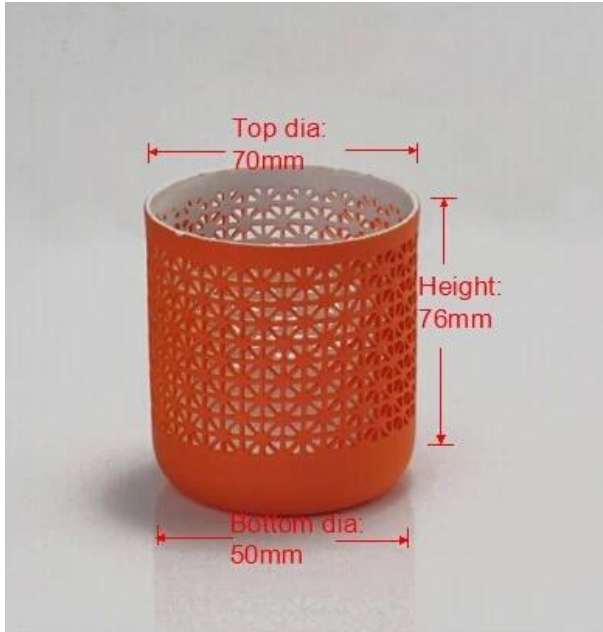

Classical Ceramic Cylinder Candle Holder With Hollow for Home Decor

Product Details

[title="Classical Ceramic Cylinder Candle Holder With Hollow for Home Decor"](#)

Item name	Classical Ceramic Cylinder Candle Holder With Hollow for Home Decor
Item No.	SGJH15111902
Size	T:70mm*B:50mm*H:76mm
Weight	66g
Sample time	1.5 days if at exist shape and size of products 2.15 days if need new shape and size of products
Packing	Normal safety packing 24pcs/36pcs/48pcs etc. per export carton with egg divider
MOQ	5000pcs
Delivery time	Within 35 days after order confirmed
Payment terms	30% deposit by T/T in advance, the balance after showing the copy of B/L
Product feature	<ol style="list-style-type: none"> 1.High quality and competitive prices 2.Meet FDA, SGS,LFGB etc. test 3.Eco-friendly 4.Widely apply to Wedding, party, home, bar etc. 5.Machine made

More Product Pictures

[Similar Products Link](#)

Office & Sample Room

Factory Show

Spray colour

For more information, please visit our website: www.okcandle.com