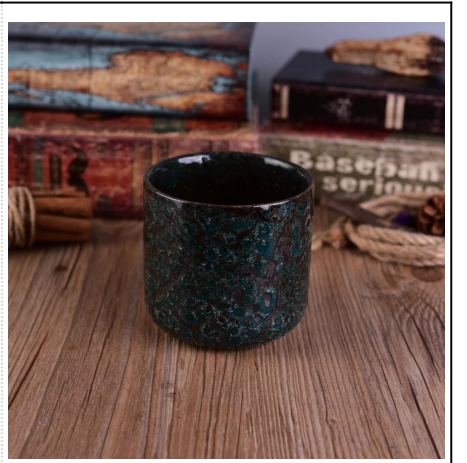

# Christmas decoration silver ceramic deer

## Product Usage

---

1. Perfect for wedding decoration, home decoration, party, banquet ect,
2. Perfect as a gorgeous centerpiece for an event
3. It can decorate your indoors and outdoors with this delicaded rose figure glass [candle holder](#).
4. It is wonderful gift as housewarmings and other events.

More Product Pictures