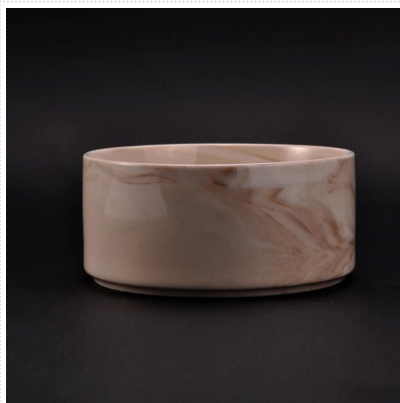

Ceramic armoa diffuser bottles for home fragrance

Product Details

Item number.	SGSN17033003D
Material	ceramic diffuser bottle
Craft	handmade ceramic armoa diffuser
Samples time	1. 5 days if there is a form and size of the ceramic 2. 15 days, if you need a new shape and size ceramic
Product Capacity	5,000 ~ 100,000 pieces per month
The Features of products	1. Hand made ceramic bottles for fragrance 2. used for scented candles,wax,etc 3. It can be different colors pattern and shapes if need

Usage of Product

1. Ceramic canlde holders can be used in wedding decoration, home decoration, party,banquet etc,
2. This candle container is very great as a gorgeous centerpiece for an event
3. The pottery candle jars can decorate your indoors and outdoors with this delicated rose figure glass candle holder.

4. The ceramic candle vessel is wonderful gift as housewarmings and other events.

More Product Pictures

Similar Products Link

Decorative handmade soy wax ceramic scented candle jar

Hot sale matte white marble candle bowl for home fragrance