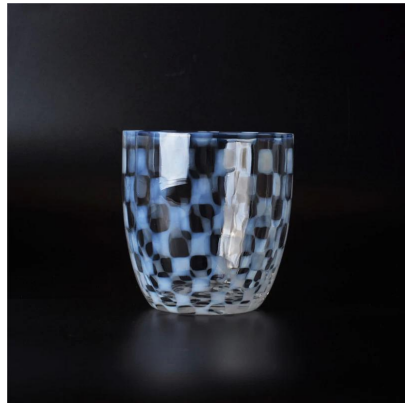

Similar Products Link

Office & Sample Room

[Shenzhen Sunny Glassware Co.,Ltd](#) was established in 1992. We have been in this industry area for more than 20 years, as a professional manufacturer, we specialized in designing glassware, manufacturing glassware as well as exporting. Our products lines range from handmade to machine made. We already produced abundant products such as [glass tumbler](#), [borosilicate glass](#), [shot glass](#), [vase](#), [bowl](#), [candle holder](#), [stemware](#), [ashtray](#), [tableware](#), [drinking glass](#), etc. all the daily use glassware, in total there are more than 4,000 different styles. We have an excellent design team for innovative product creation and strict QC team for quality assurance. OEM/ODM service are supported as well.